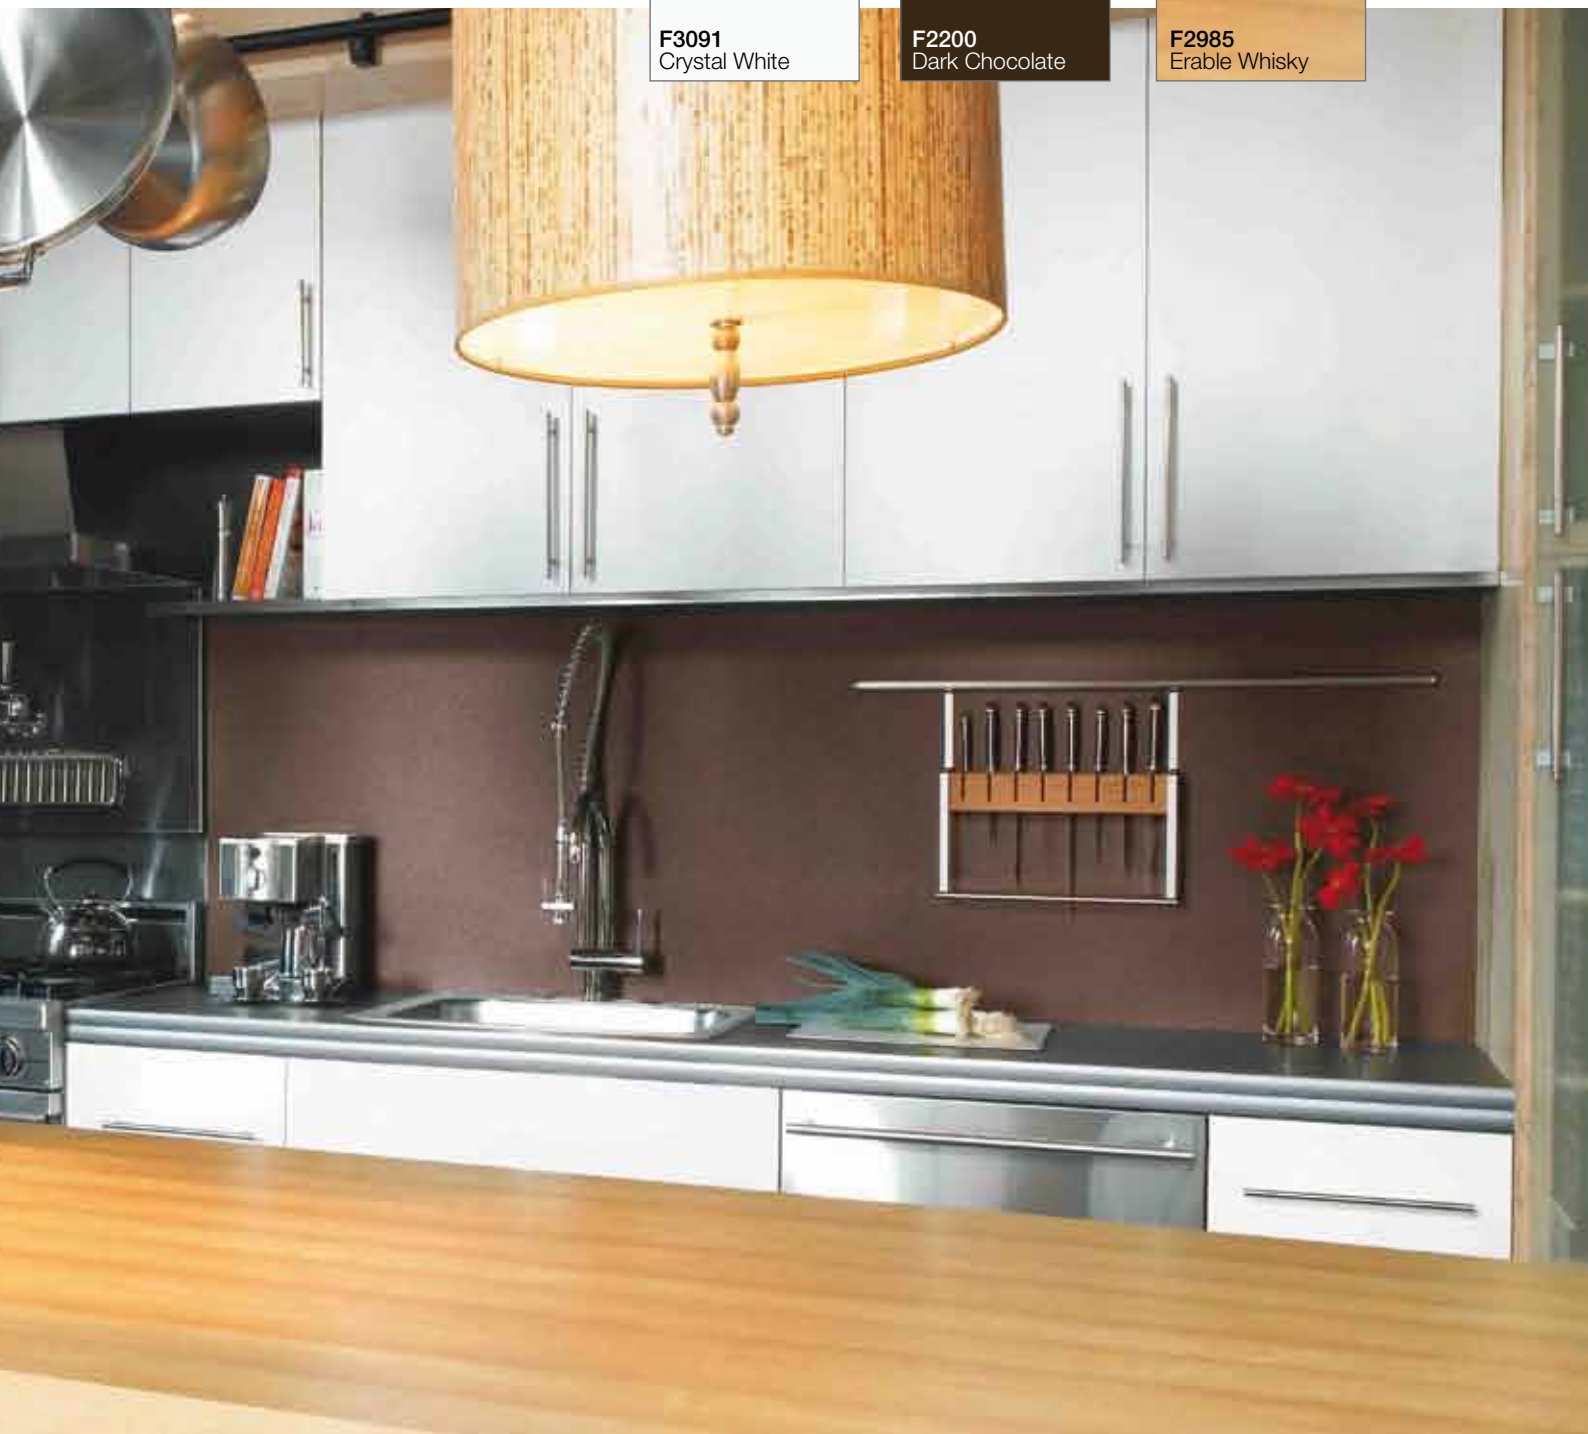

doorcolours

F7845
Spectrum Red

washroomcolours

F3091
Crystal White

F2200
Dark Chocolate

F2985
Erable Whisky

homecolours

bespokecolours