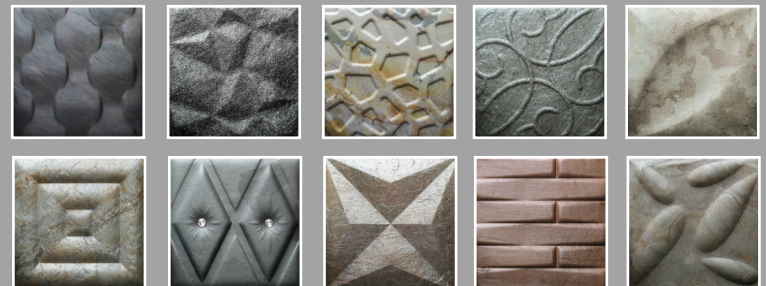

SLATE LITE™ 3D-PANELS

Decorate your home with
3D-SHAPED STONE

**CHOOSE BETWEEN
23 COLORS AND
10 SHAPES!**