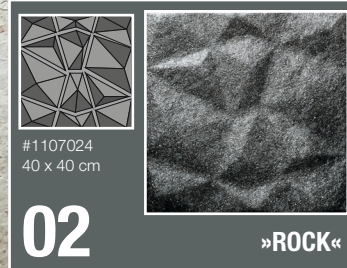

SLATE LITE™ 3D-PANELS

Decorate your home with
3D-SHAPED STONE

**CHOOSE BETWEEN
23 COLORS AND
10 SHAPES!**