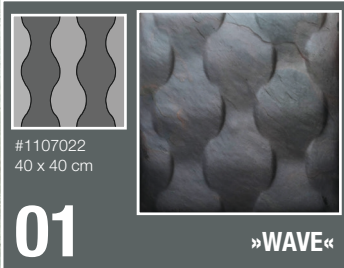

SLATE LITE™ 3D-PANELS

Decorate your home with
3D-SHAPED STONE

**CHOOSE BETWEEN
23 COLORS AND
10 SHAPES!**