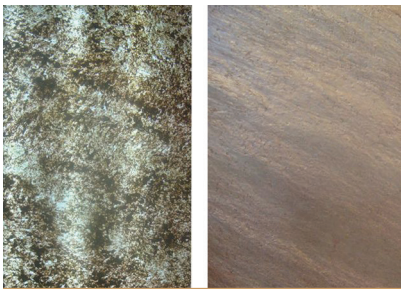

COBRE

MATERIAL COMPOSITION
MATERIALZUSAMMENSETZUNG