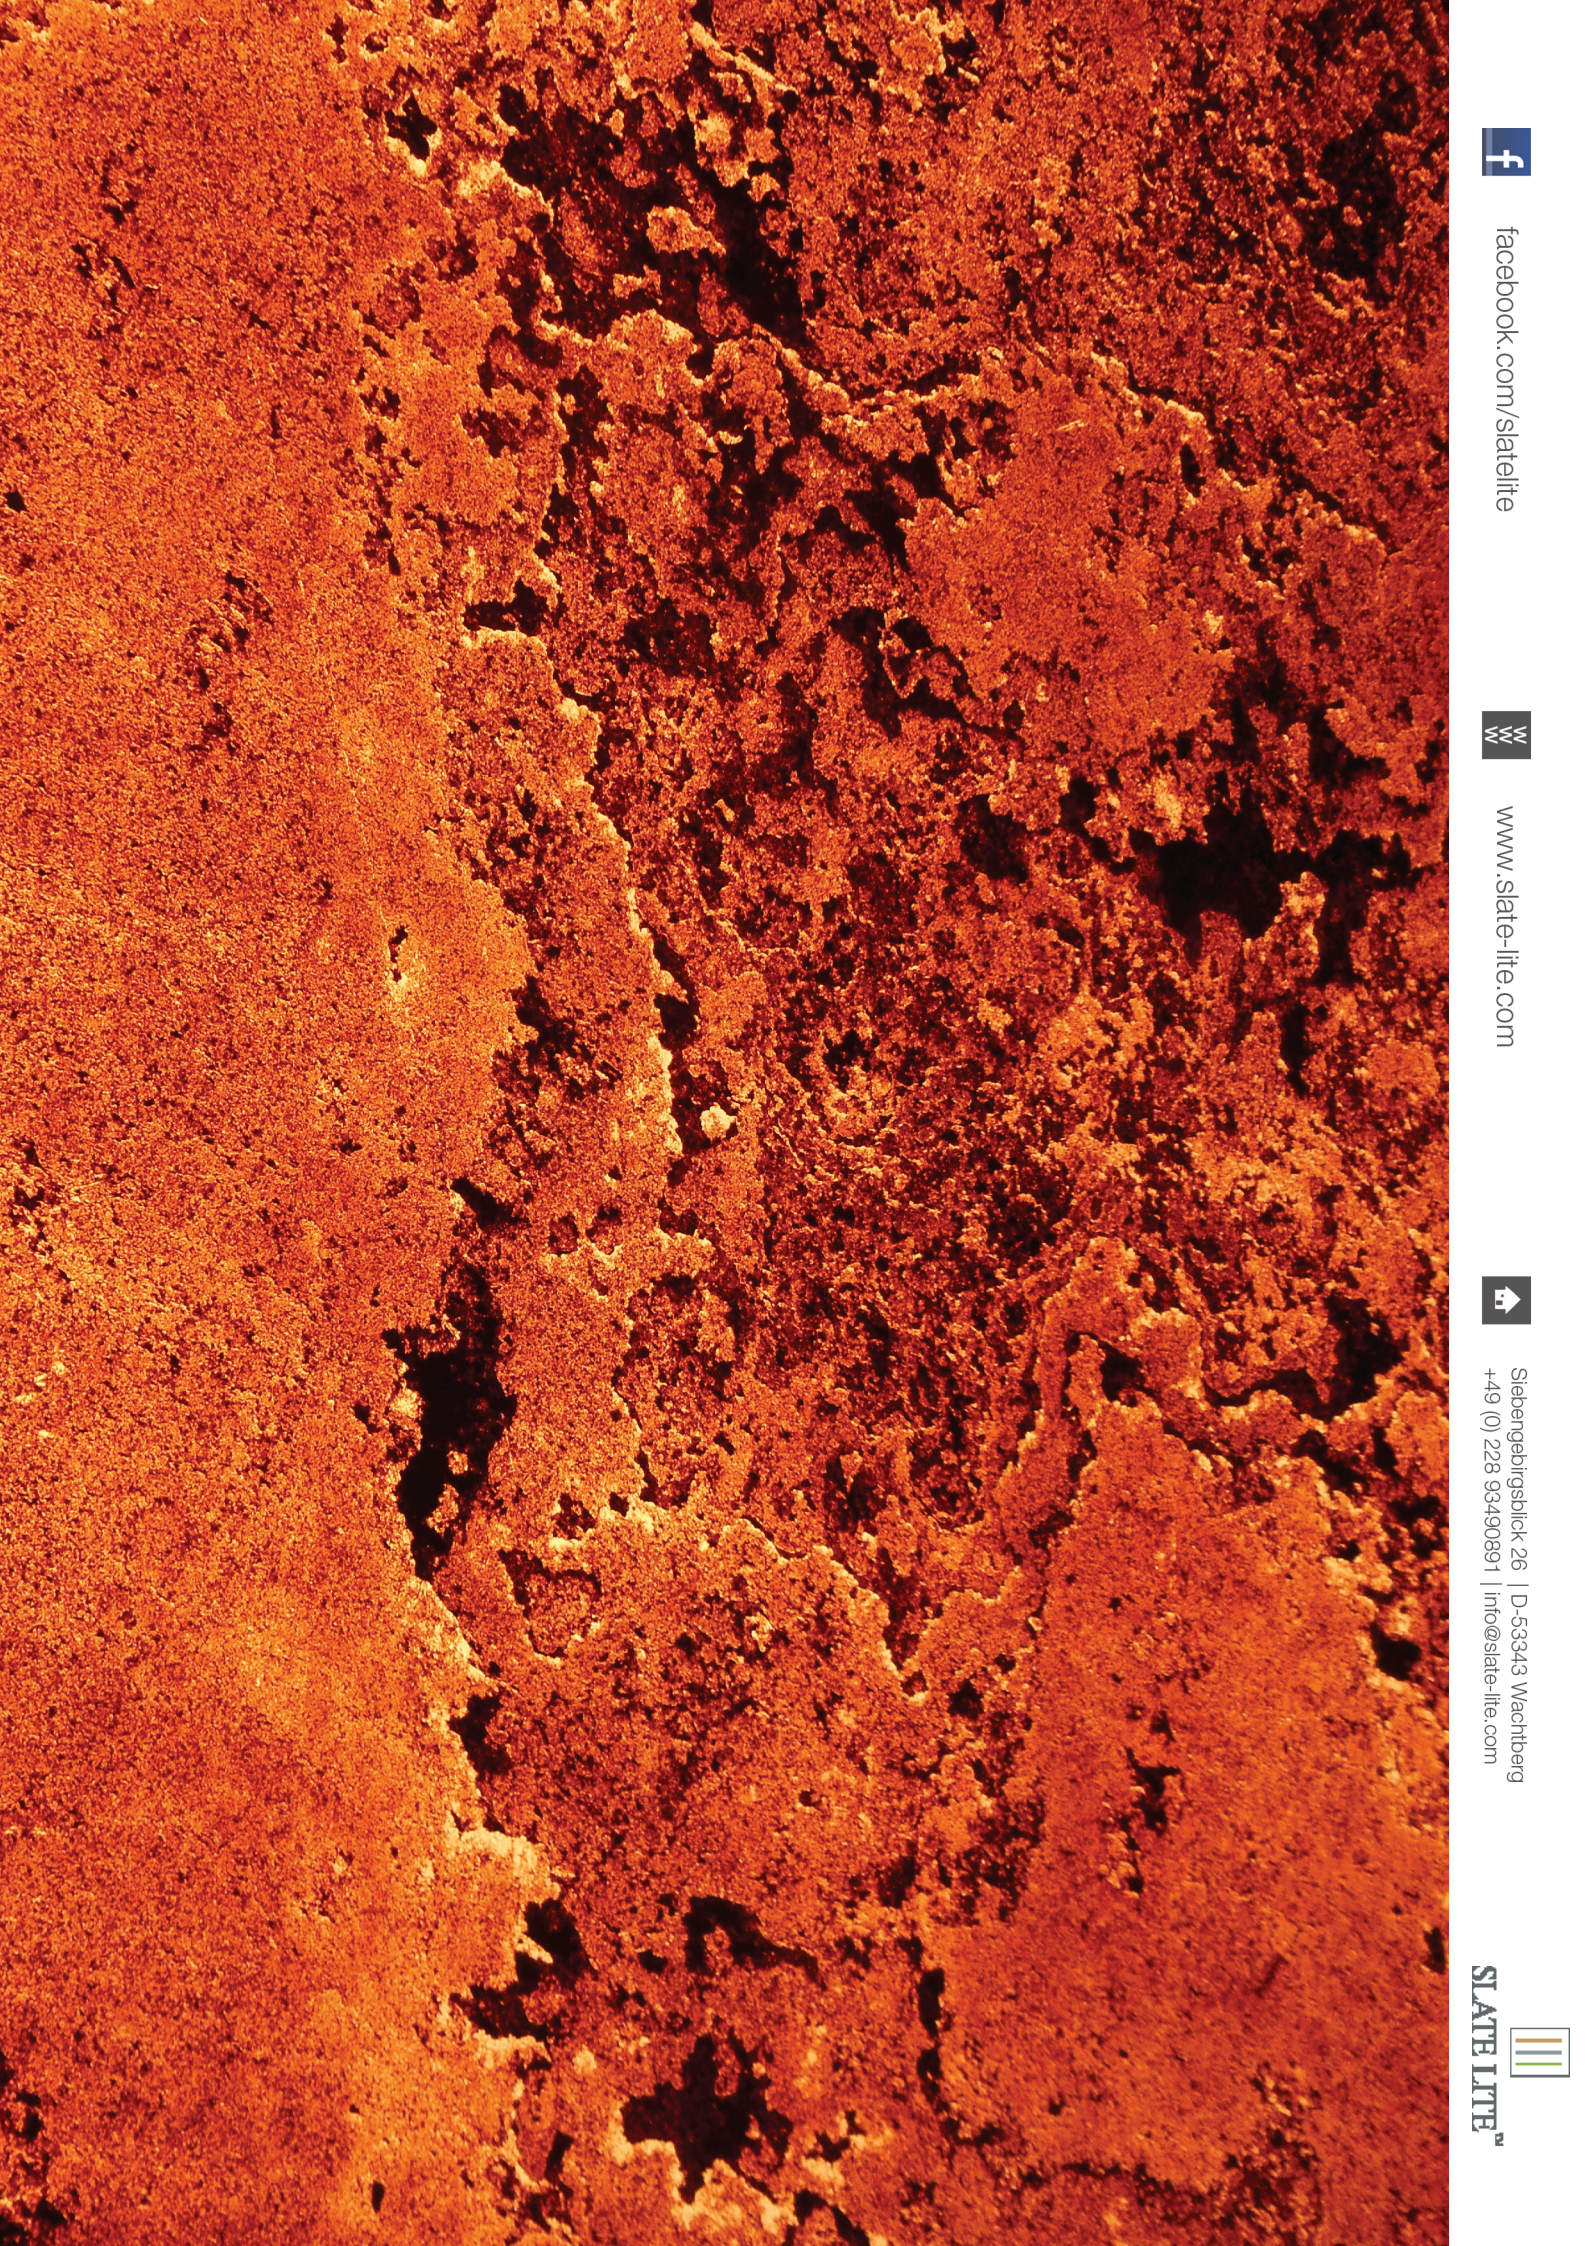

RUSTIQUE

ARCOBALENO GRIS

TERRA ROSSO

Since this is a natural stone, the actual delivered material may have variations.

Standard format 1220 mm x 610 mm. Larger sizes on request.

Da es sich um ein echtes Naturstein-Produkt handelt, können die Muster variieren.

Standardformat 1220 mm x 610 mm. Sondergrößen auf Anfrage.

Translucent Slate-Lite is an extraordinary design product. The incredible translucence of the stone can create an eye catching thrill almost anywhere. The translucent Slate-Lite has all properties of the classic Slate-Lite material and additionally can be backlit.

GALAXY BLACK

ARGENTO AURO

BURNING FOREST

COBRE NEW

D. BLACK

SILVER GREY

MATERIAL COMPOSITION
MATERIALZUSAMMENSETZUNG

facebook.com/slate-lite