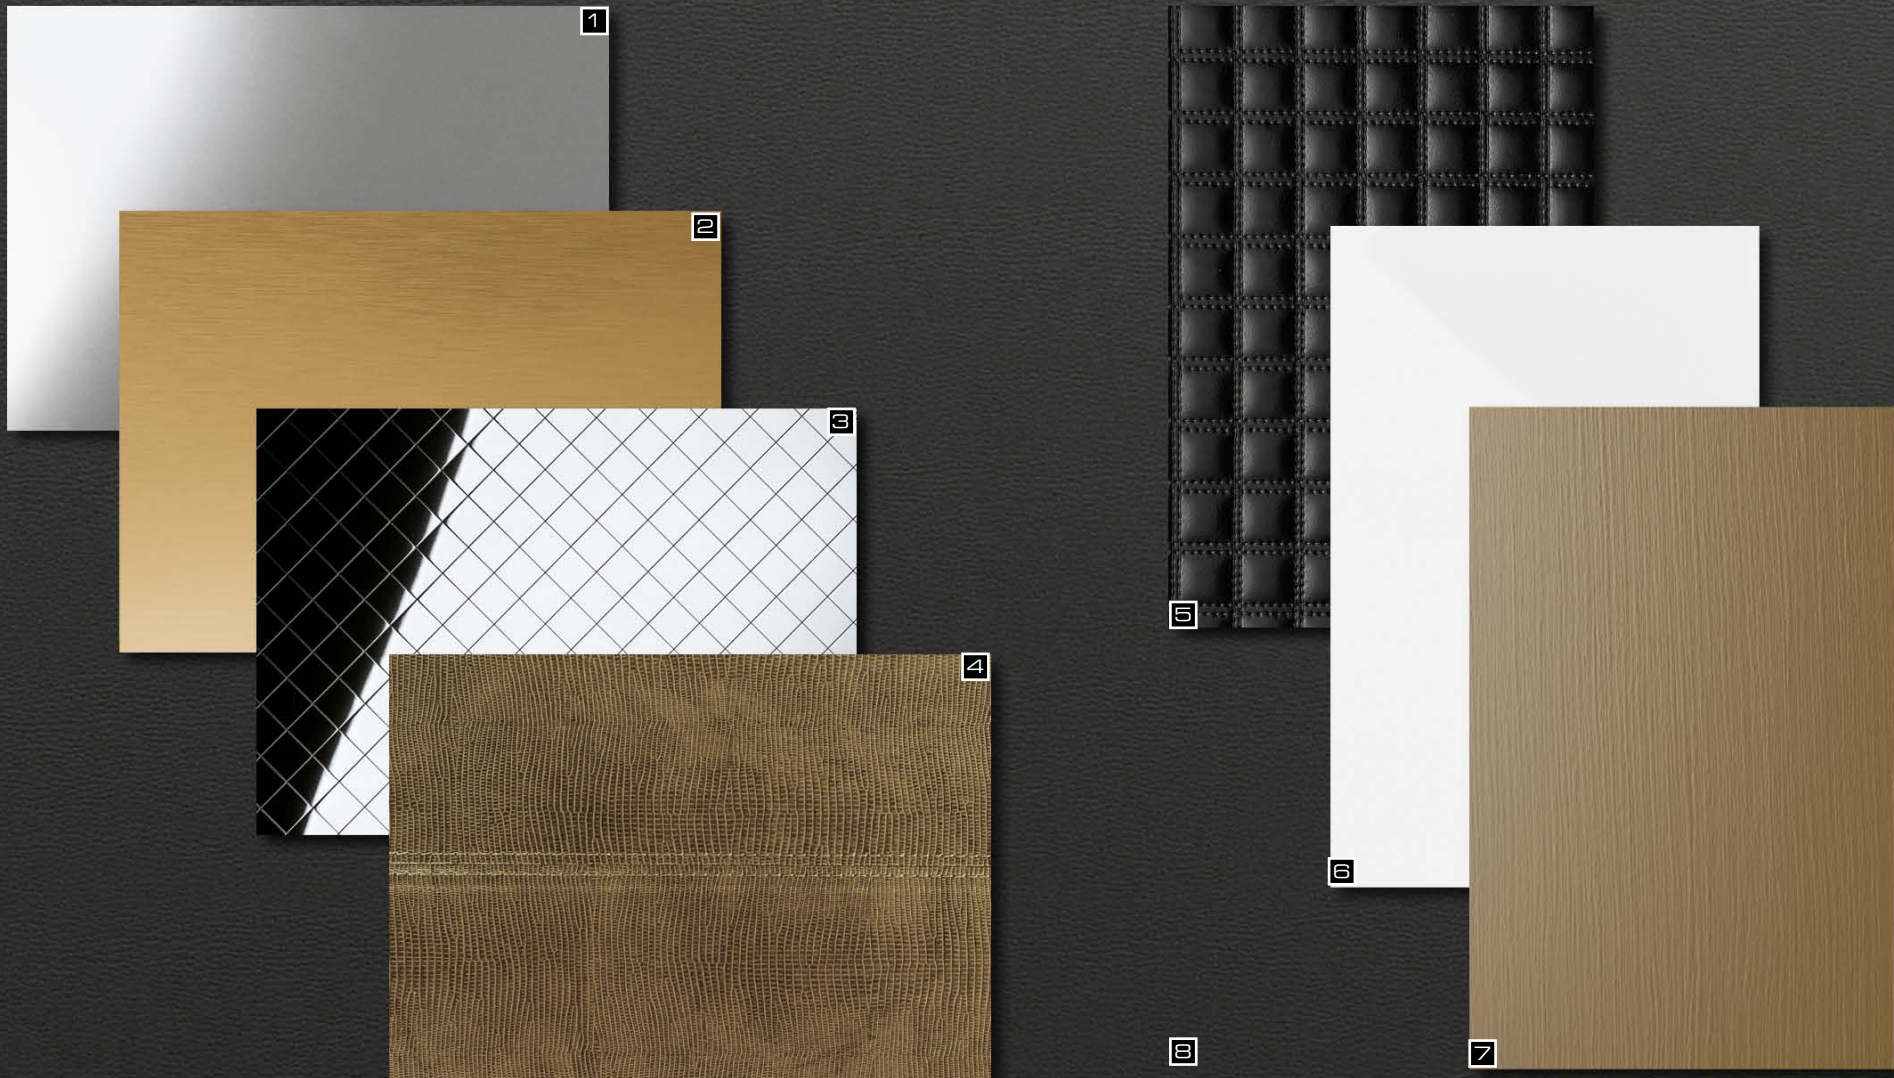

1. DM Inox AR **NEW**
2. DM Gold brushed AR **NEW**
3. MSC RHOMBUS Silver 15x15 flex. Classic
4. LL Leguan Gold ZN 200/Gold **NEW**

5. LL QUADRO Nero matt
6. DM Magic White AR **NEW**
7. DM Caramel PF met touch 1 **NEW**
8. LL Black