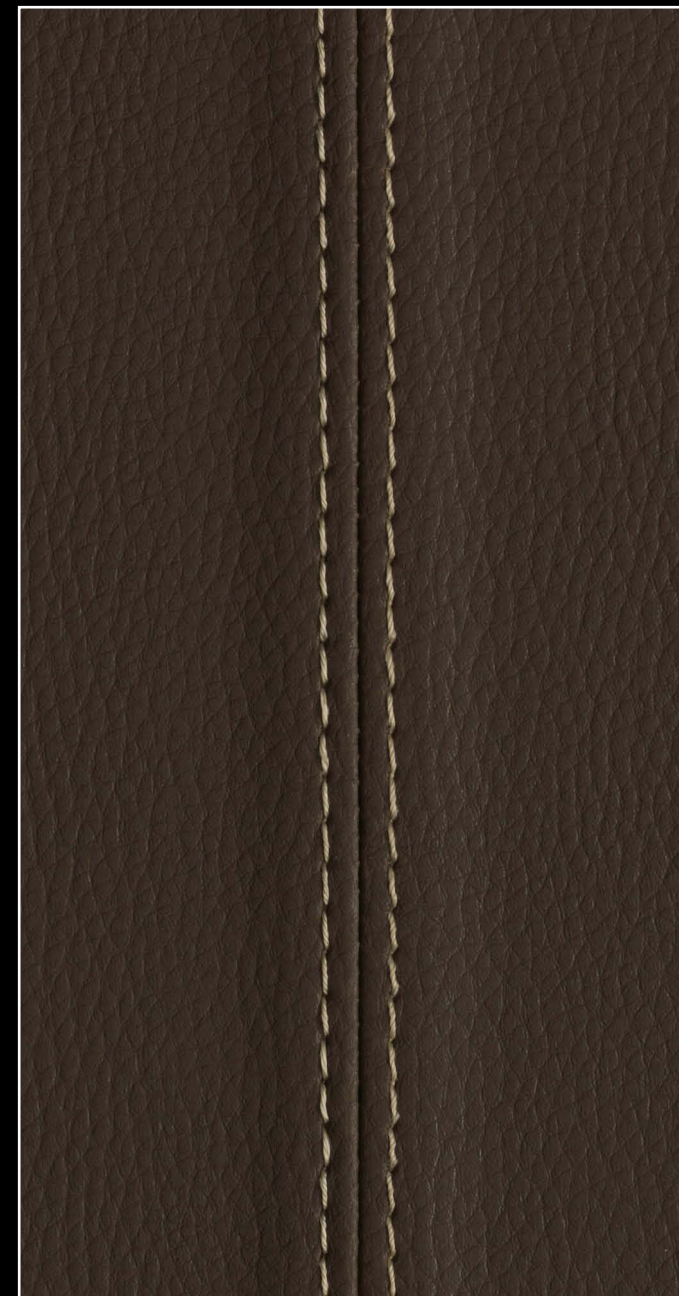

Relaxen Sie mal wieder.