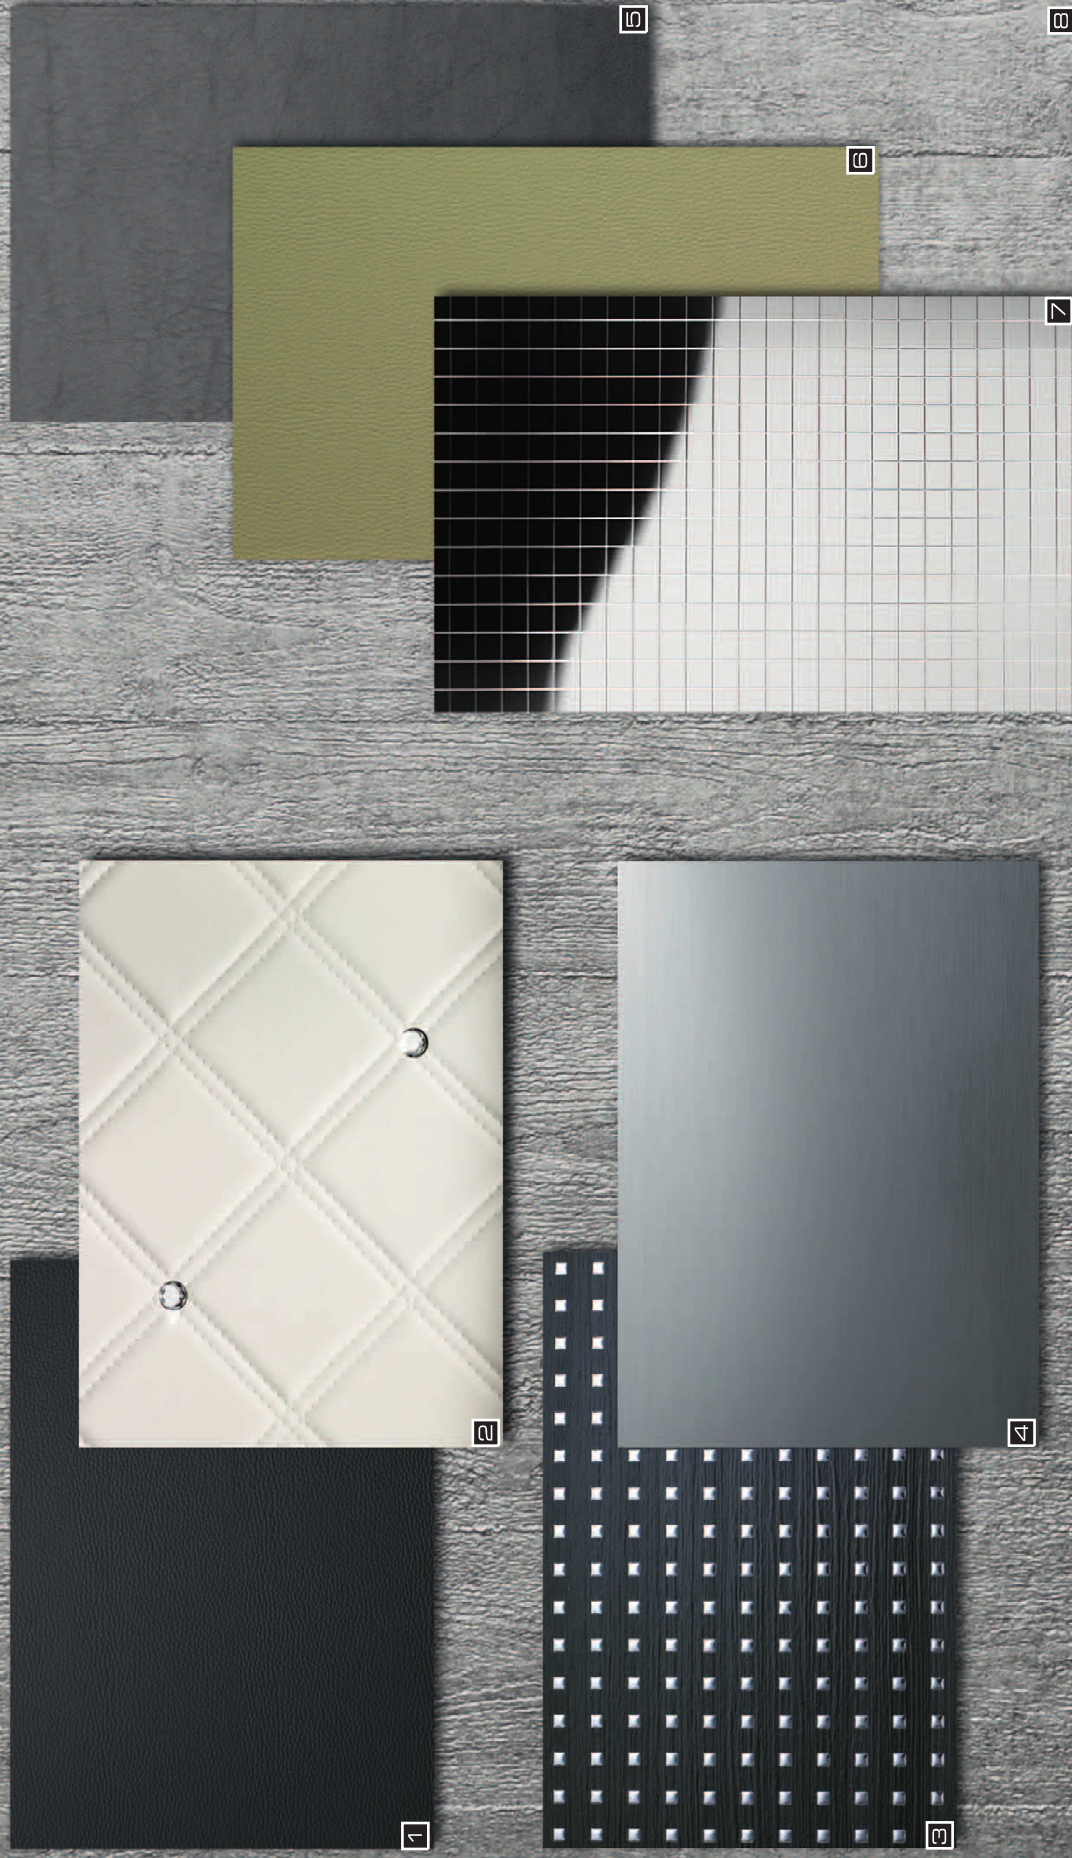

MultiStyle rocks.

1. LL Black  
2. CR CRISTAL ROMBO 85 Bianco/Silver  
3. 3D G 5-15-15 Black touch 1/Silver  
4. DM Silver brushed

5. LL Stone Grey  
6. LL Olive  
7. MS Silver 10x10 flex. Classic  
8. SL URBAN Grey