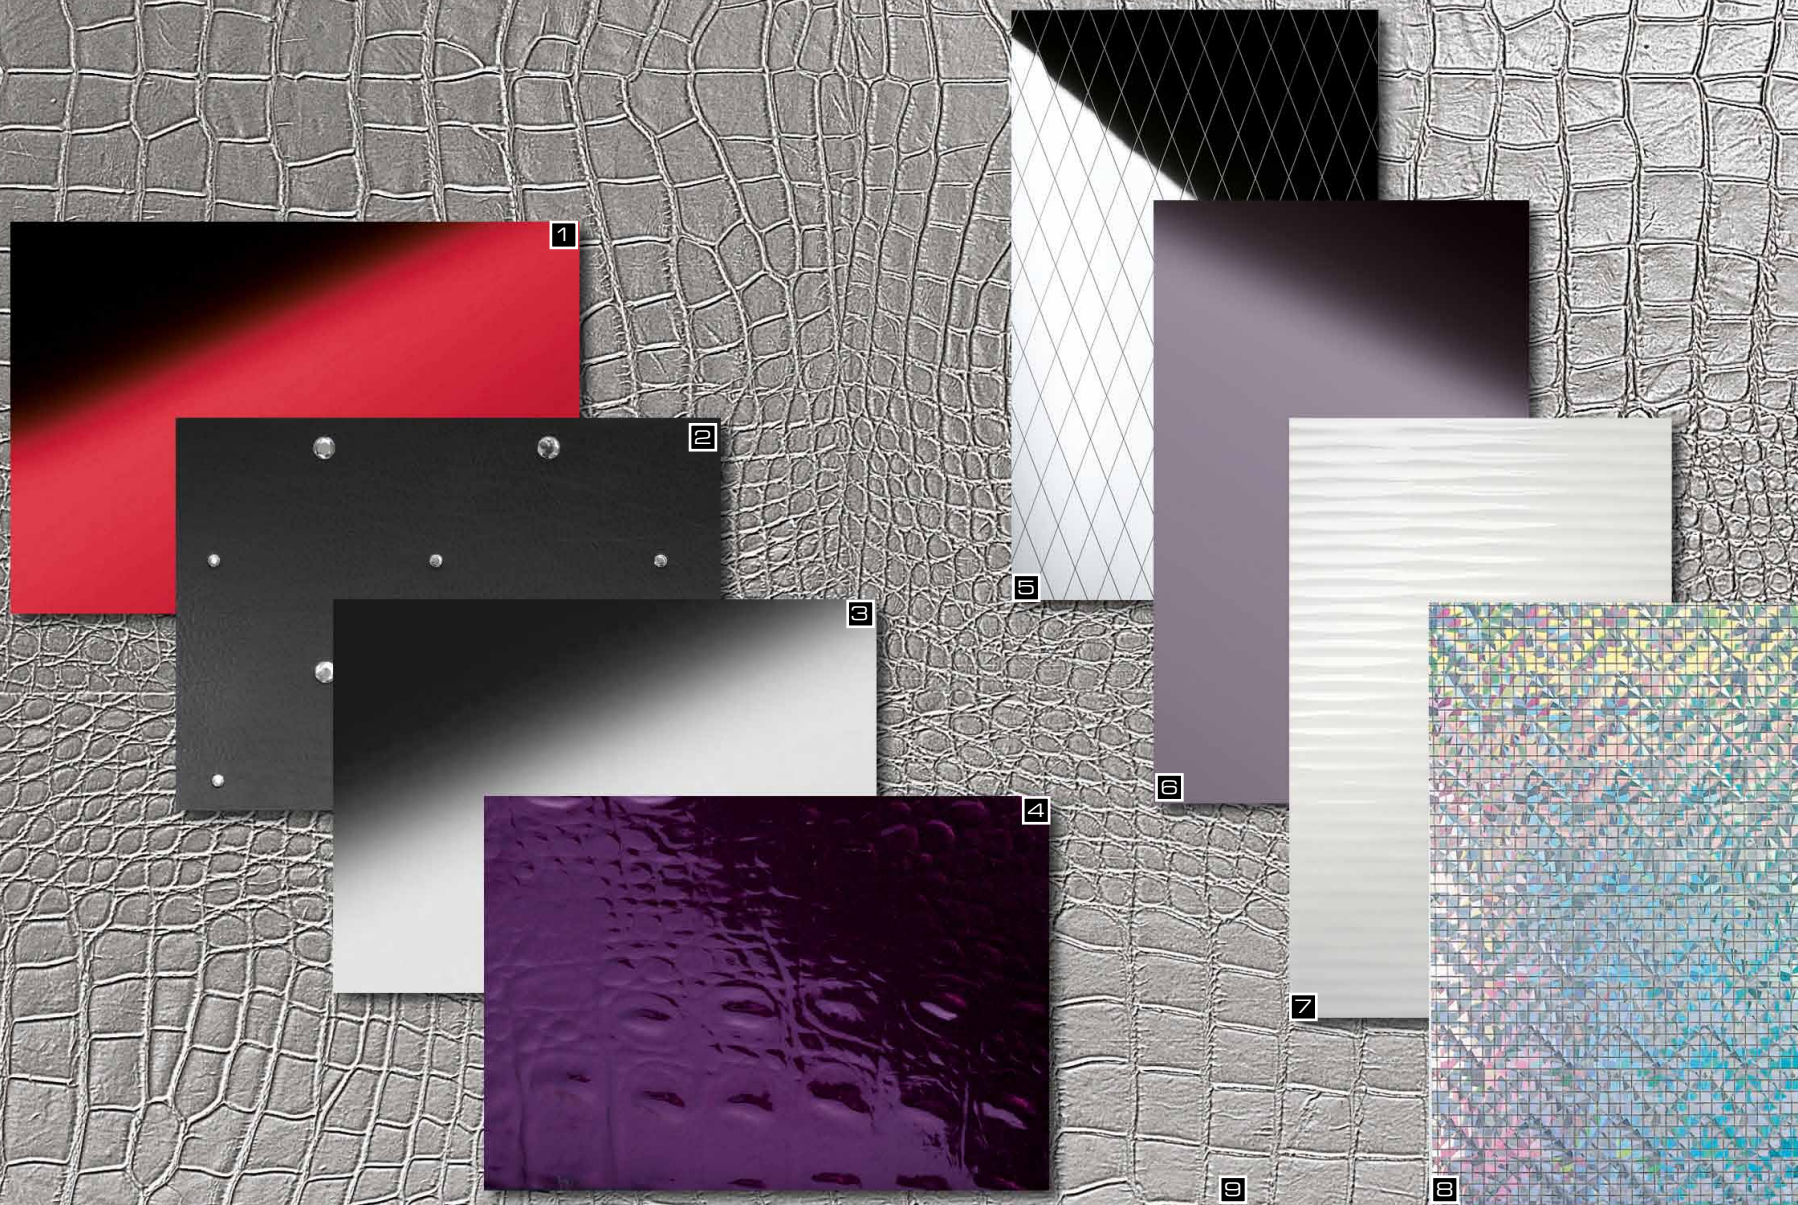

1. DM Fashion Red
2. CR CRISTAL STELLA Nero matt/Silver
3. DM Silver AR23
4. LL CROCO Violetta
5. MSC DIAGONAL Silver 15x15 flex. Classic

6. DM Viola
7. AC MOTION TWO White
8. MS Galaxy Silver 5x5 flex. Classic
9. LL CROCONOVA Platin