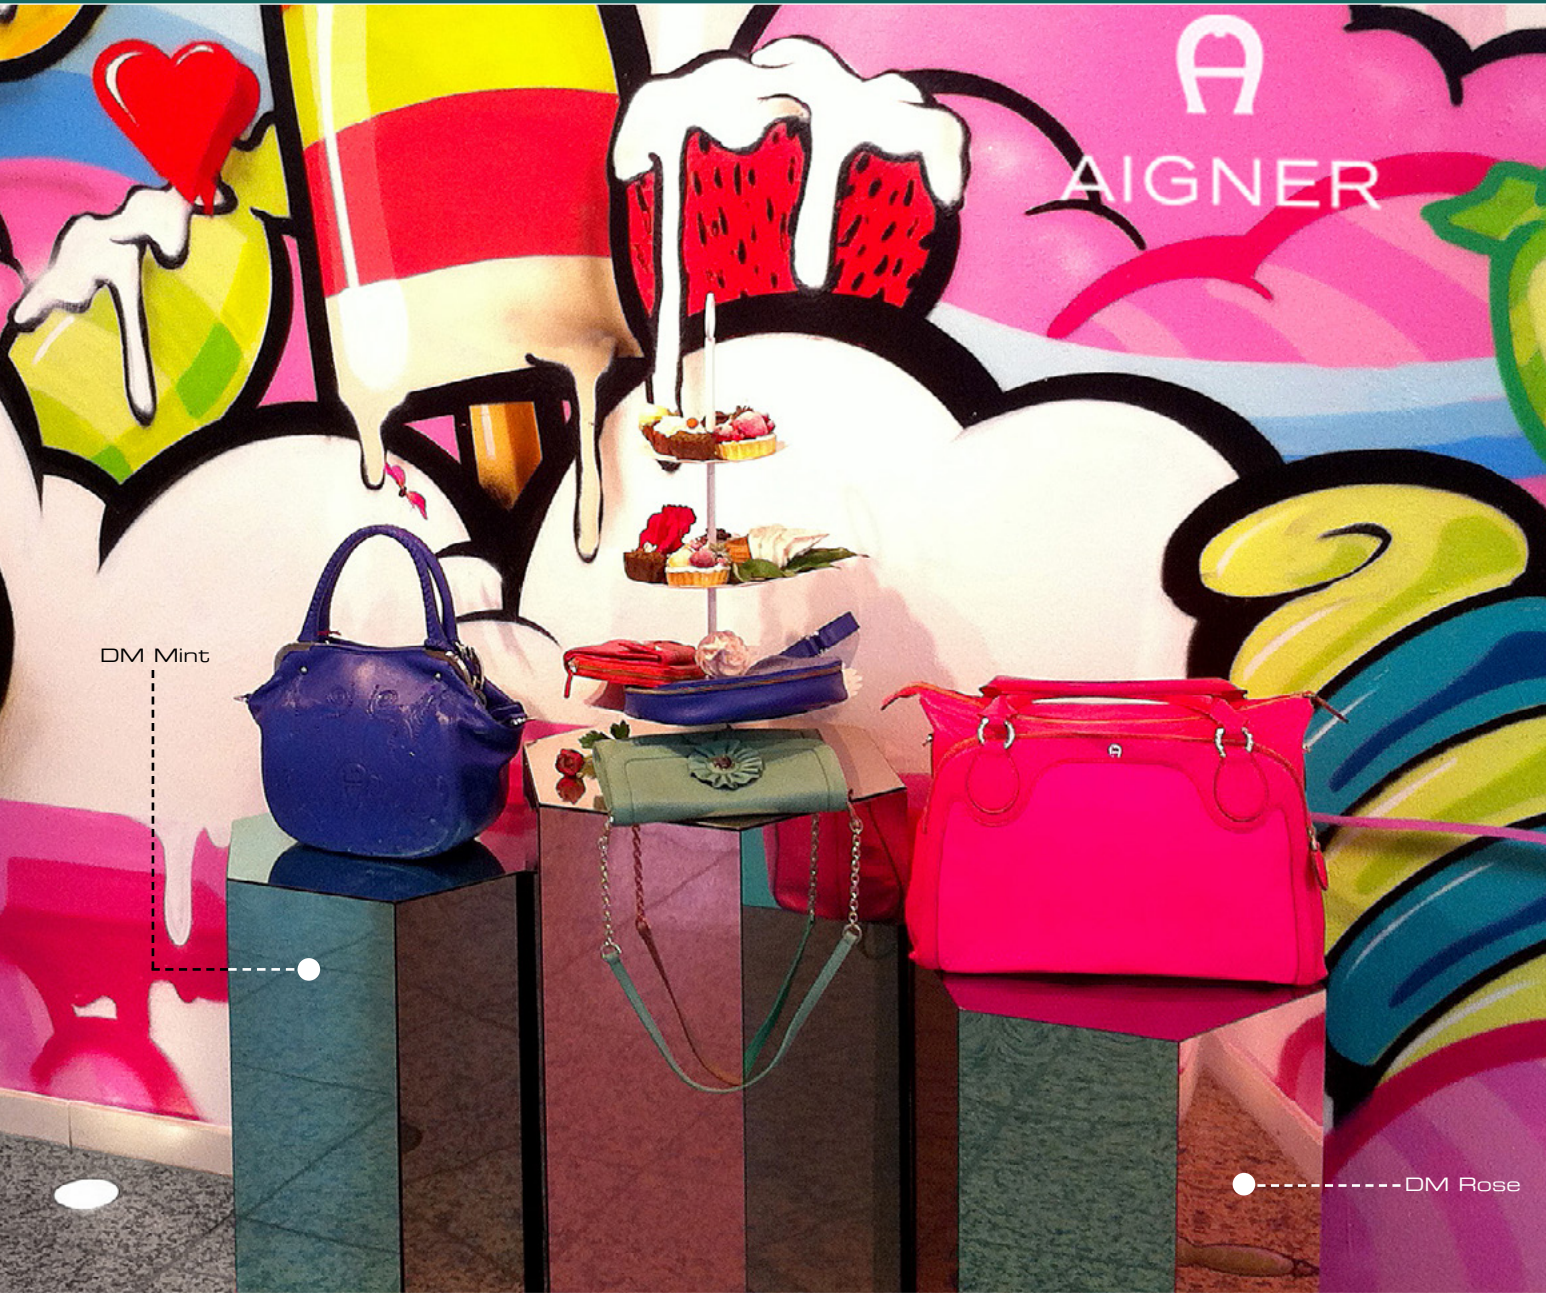

DM Mint

DM Rose

Photo: Etienne Aigner (D) / Products: DM Mint / DM Rose

This summer is colourful.