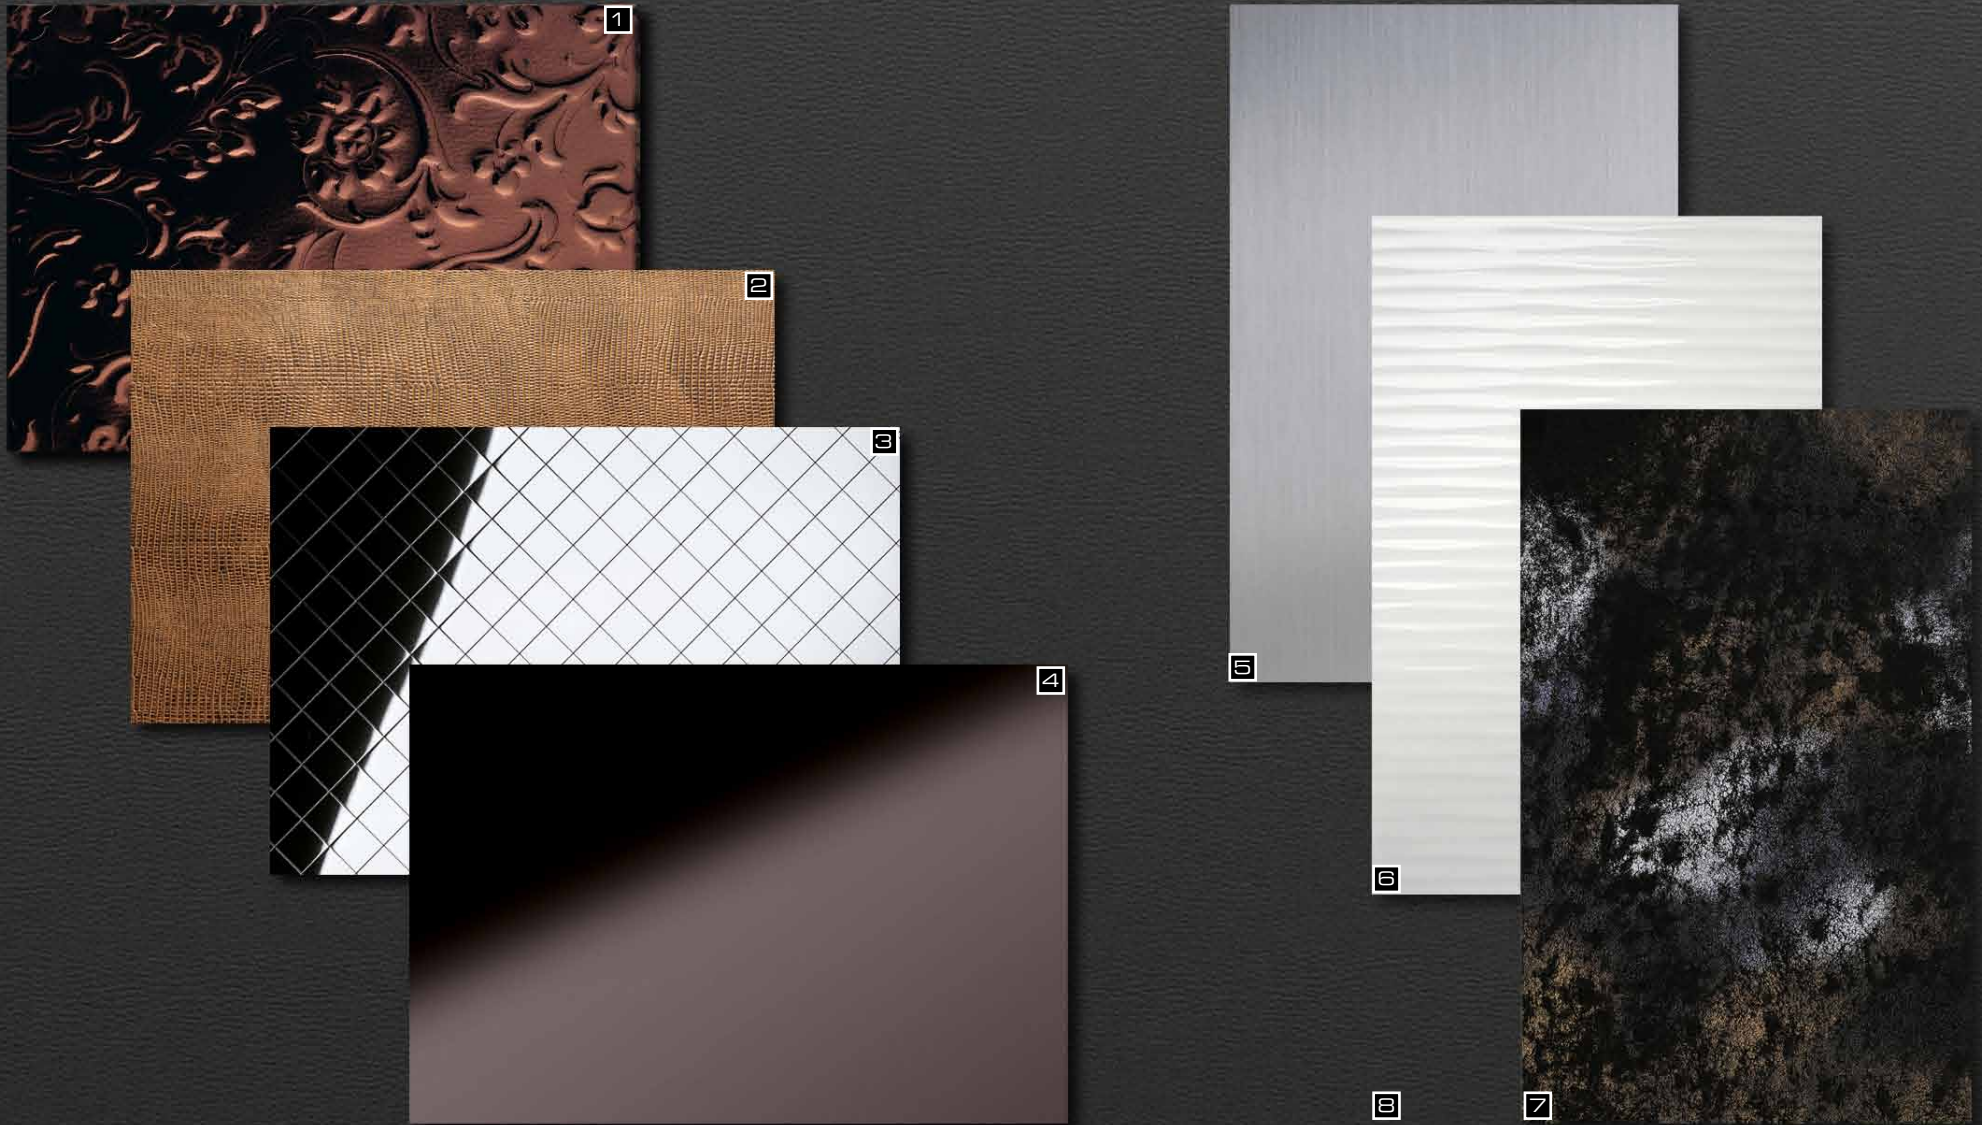

Photo: HAKA Küchen (A) / Product: LL Reggae

1. LL FLORAL Aubergine
2. LL Leguan Copper
3. MSC RHOMBUS Silver 15x15 flex. Classic
4. DM Anthracite AR

5. DM Silver brushed matt AR
6. AC MOTION TWO White
7. LL Reggae
8. LL Black