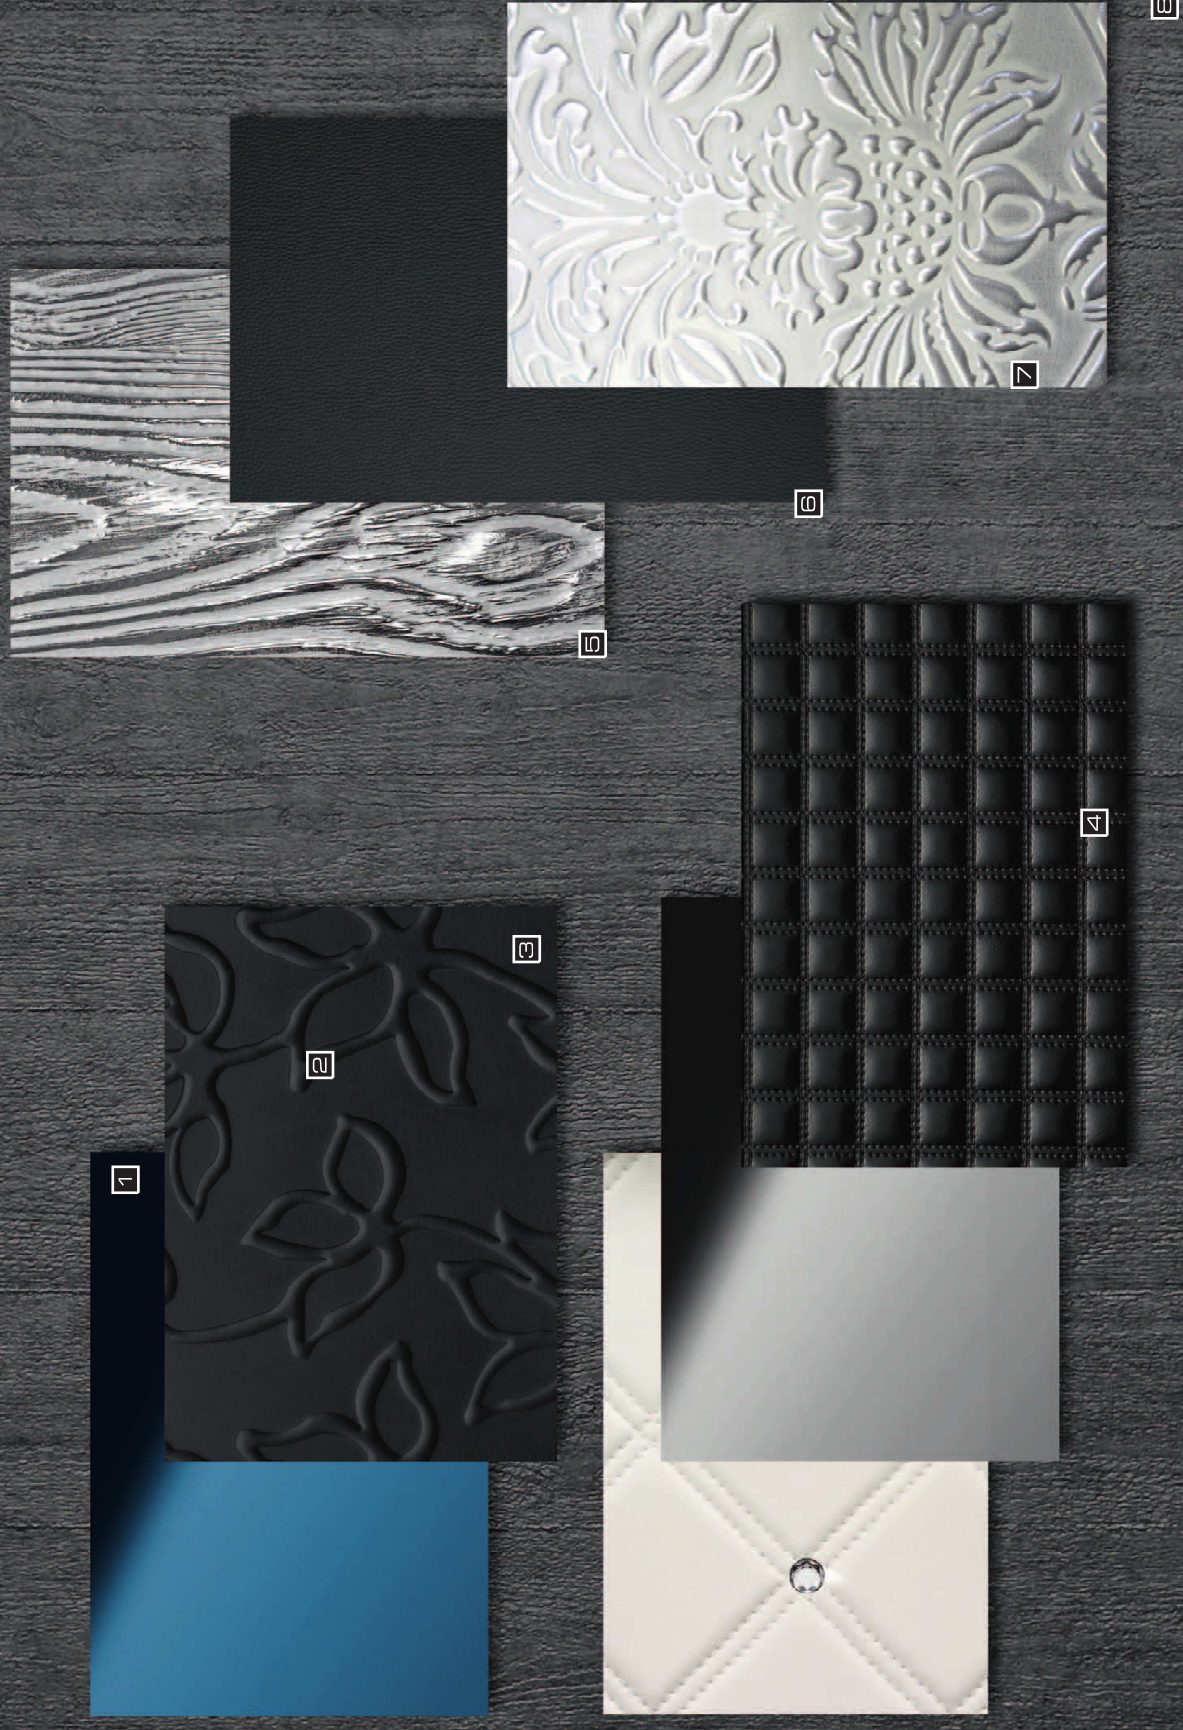

5. 3D Q 5-15-15 Black touch 1/Silver  
6. DM Fashion Grey  
7. CR CRISTAL ROMBO 85 Nero/Silver  
8. LL SNAKE Nero

DM Silver

**manuel mota**  
PRONOVIAS

Photo: CRIBER (E) / Product: DM Silver

Yes, I will.

1. DM Makassar touch 1  
2. DM Silver brushed  
3. 3D G 10-40-40 Silver PF met/Silver  
4. LL Leguan Copper

5. LL PELO Savanna  
6. MSC RHOMBUS Silver 15x15 flex. Classic  
7. LL QUADRO Nero  
8. LL FLORAL White

MS Silver 10x10 flex. Classic

Photo: spacetekusa.com (USA) / Product: MS Silver 10x10 flex. Classic

MultiStyle rocks.

1. LL Black  
2. CR CRISTAL ROMBO 85 Bianco/Silver  
3. 3D G 5-15-15 Black touch 1/Silver  
4. DM Silver brushed

5. LL Stone Grey  
6. LL Olive  
7. MS Silver 10x10 flex. Classic  
8. SL URBAN Grey