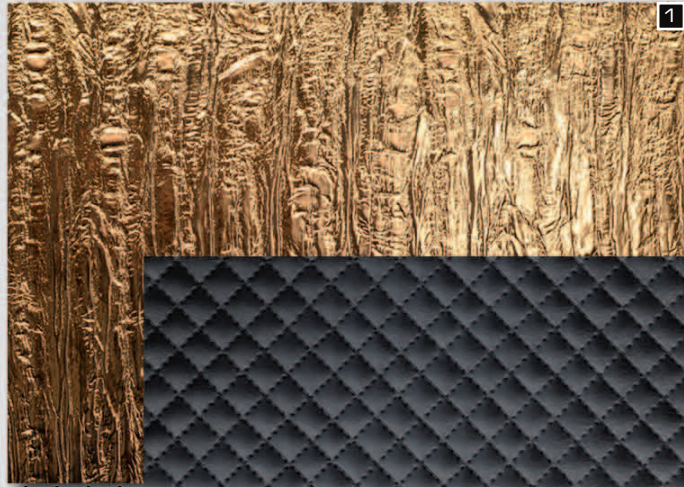

1

2

3

4

5

6

7

1. LL Persian Gold
2. LL ROMBO 12 Nero matt
3. CR CRISTAL COLLIER Bianco matt/Silver
4. DM Brass brushed matt AR

5. LL ROMBO 12 Creme
6. MS Gold 3x3 flex. Classic
7. LL Bianco matt P1