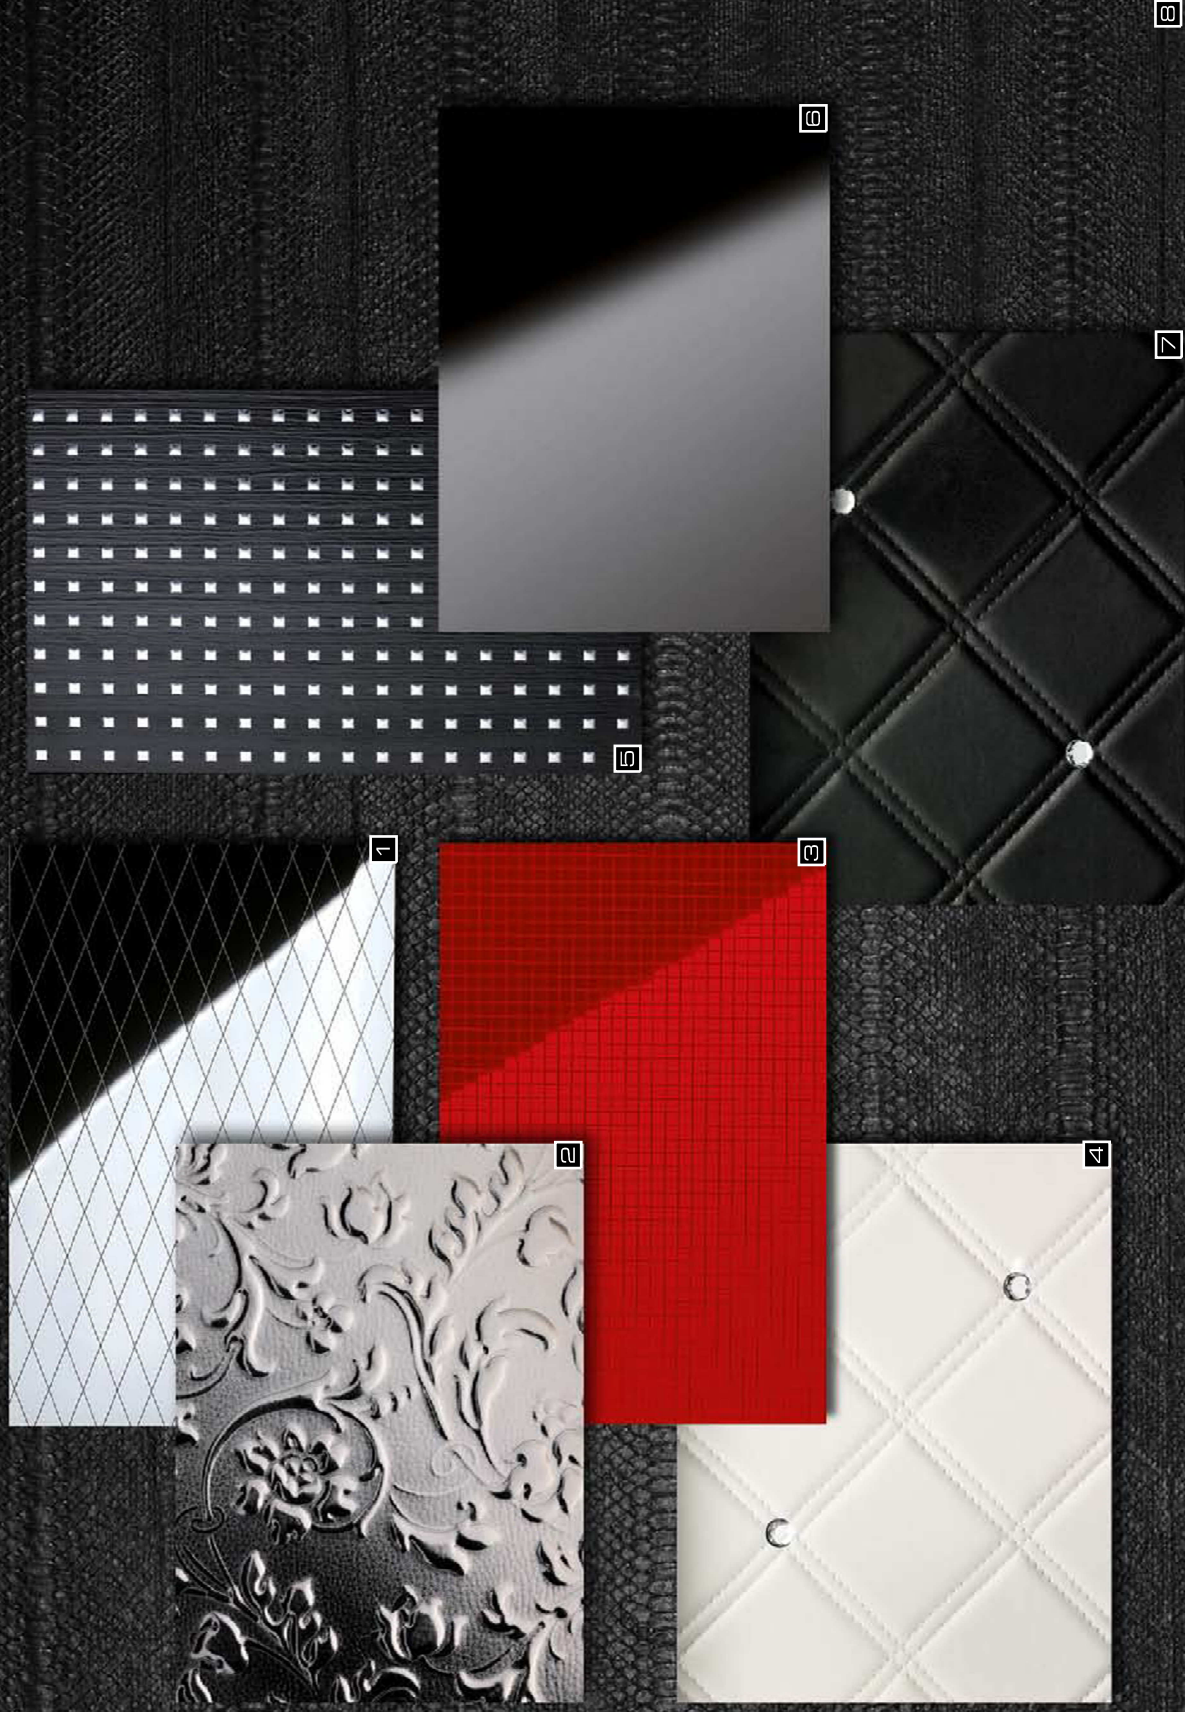

1. MSC DIAGONAL Silver 15x15 flex. Classic
2. LL FLORAL Plain
3. MS Magic Red 5x5 flex. Classic
4. CR CRISTAL ROMBO 85 Bianco/Silver

5. 3D Q 5-15-15 Black touch 1/Silver
6. DM Fashion Grey
7. CR CRISTAL ROMBO 85 Nero/Silver
8. LL SNAKE Nero