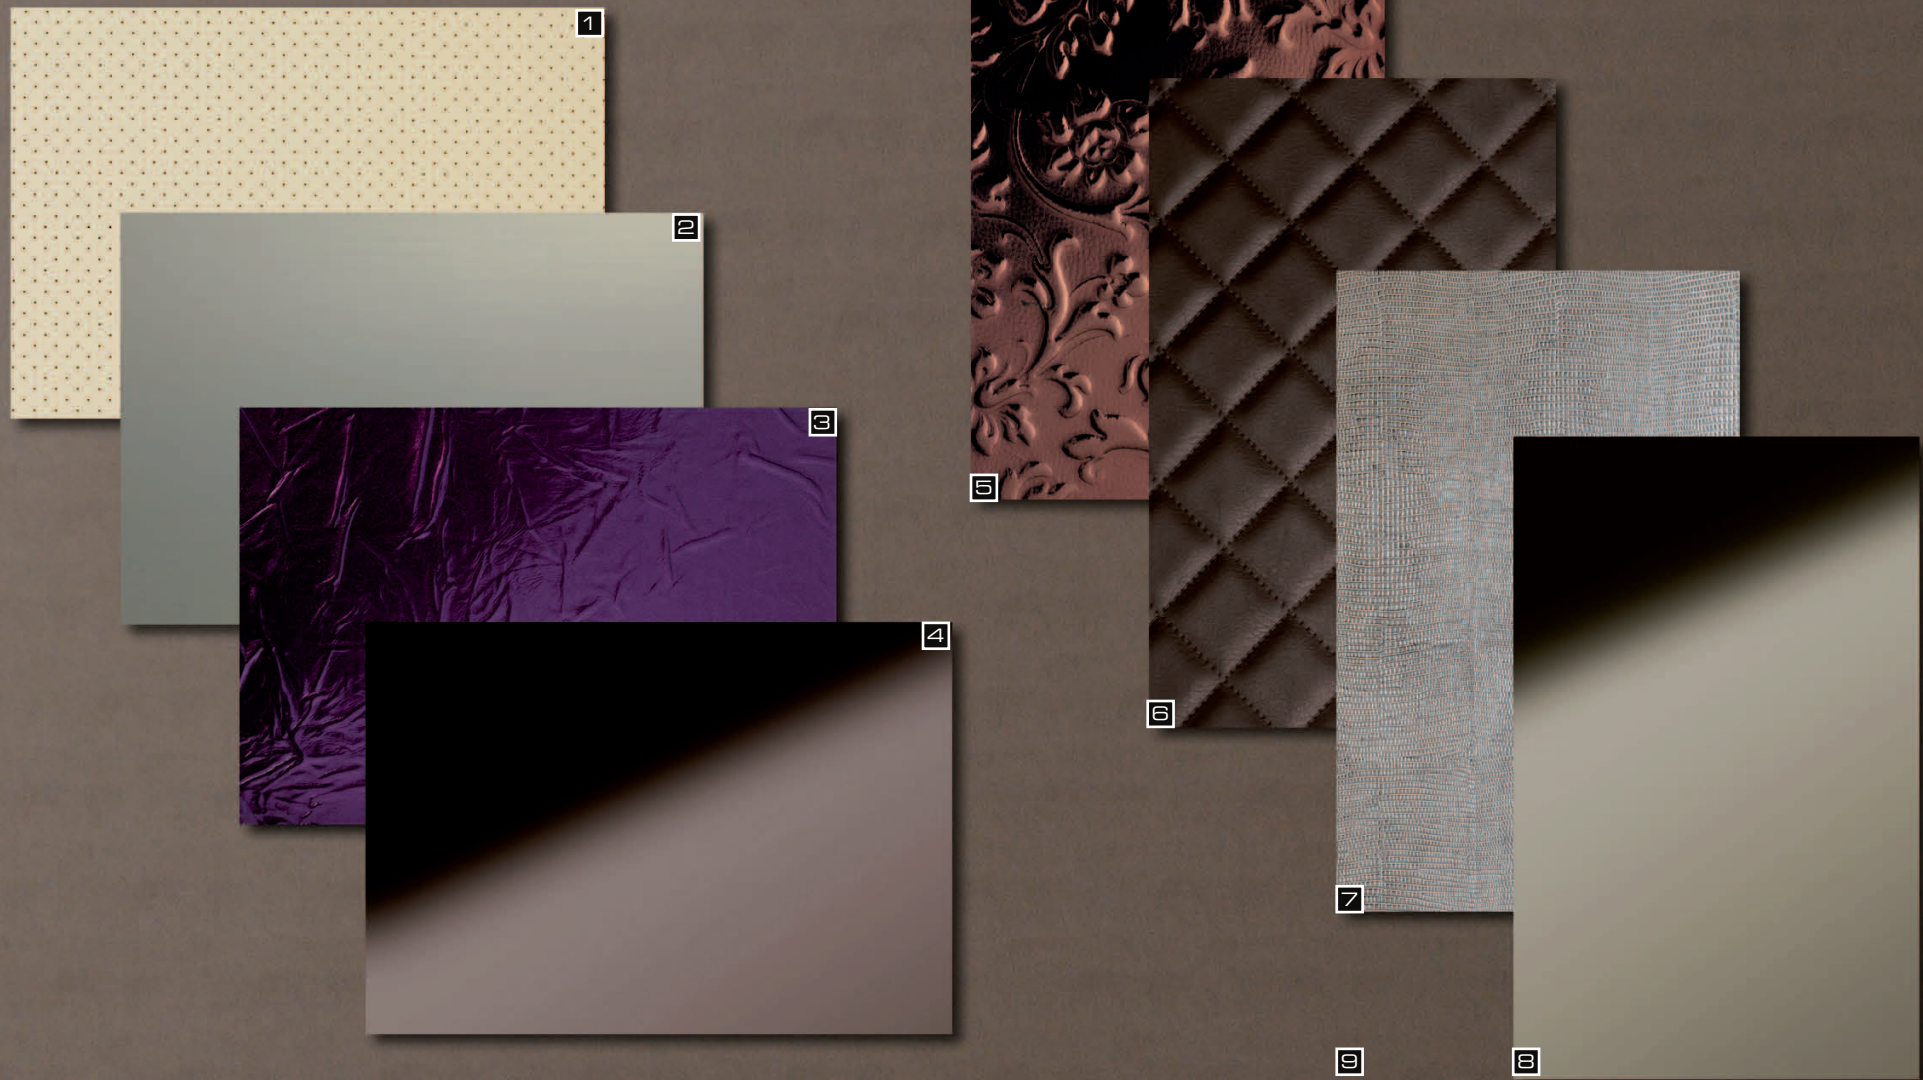

1. LL Creme matt P1
2. DM Champagne brushed
3. LL CREPA Violetta
4. DM Brown
5. LL FLORAL Aubergine

6. LL ROMBO 40 Mocca matt
7. LL Leguan Silver
8. DM Champagne
9. LL Caramel