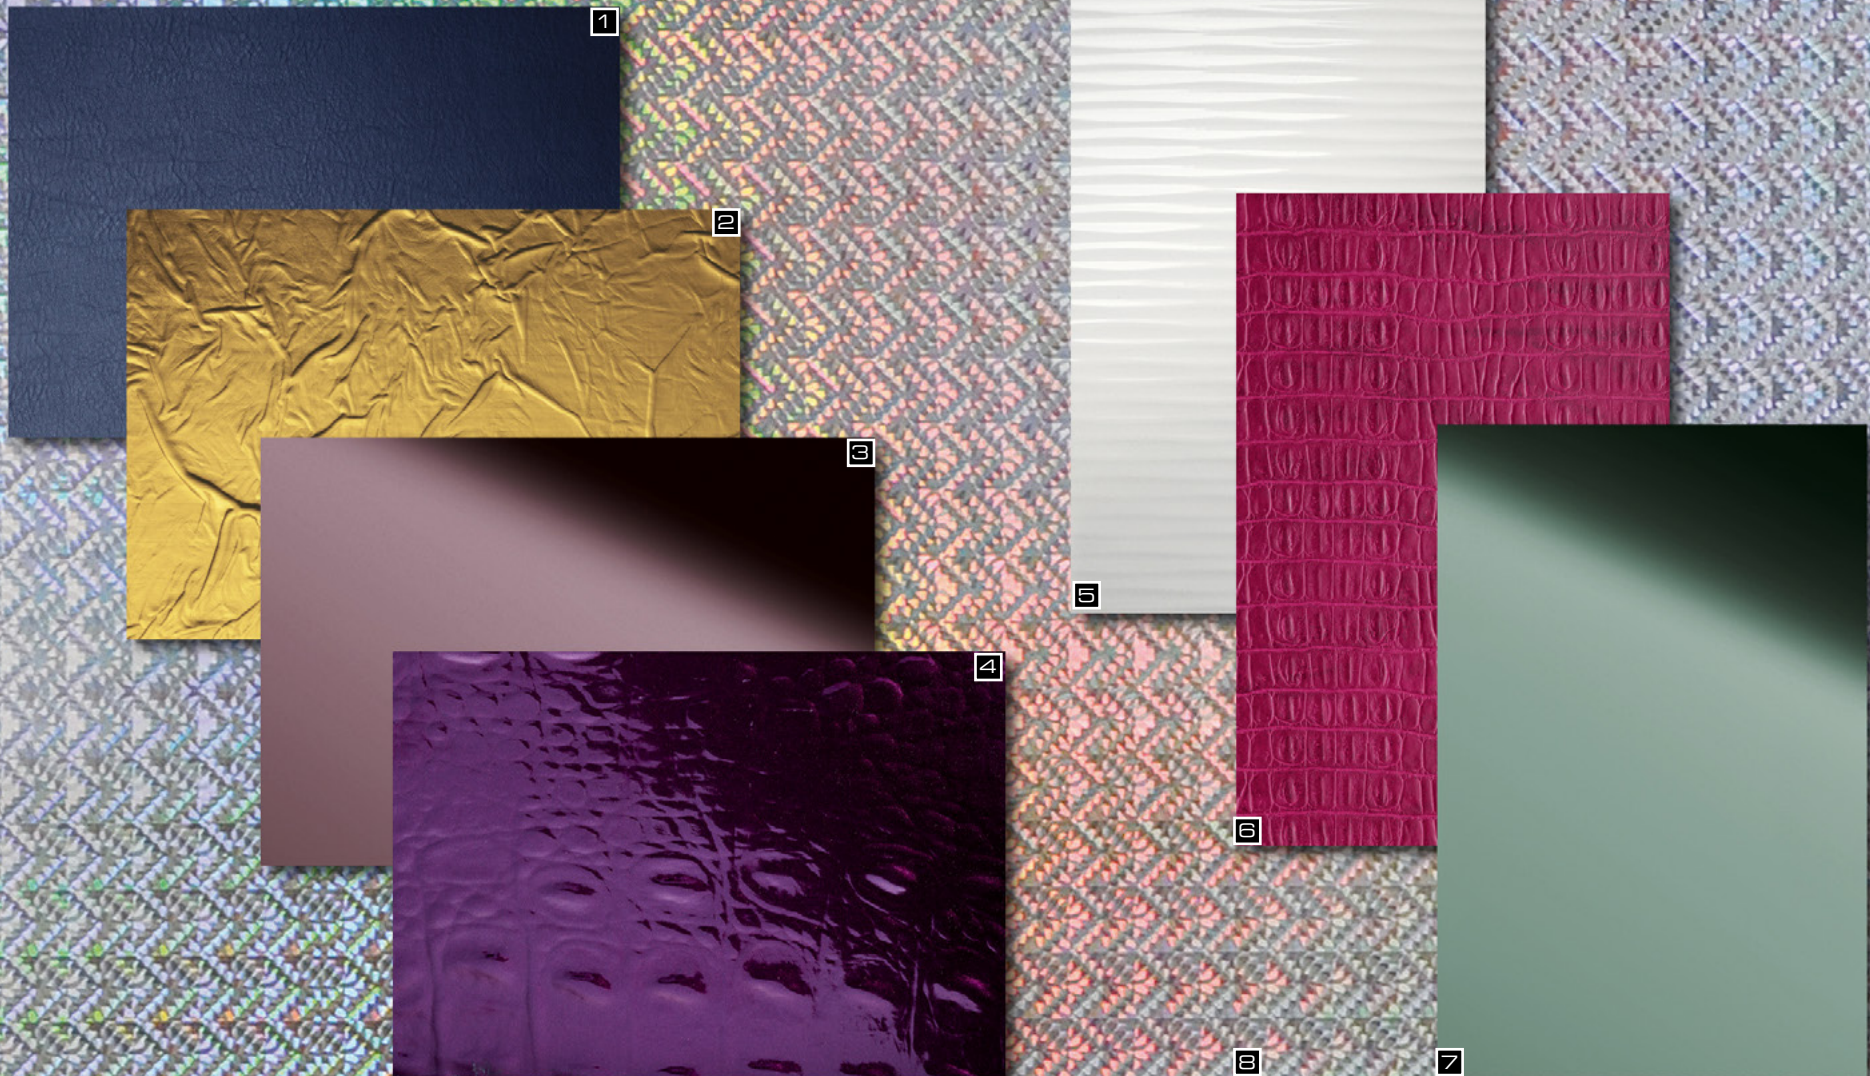

MultiStyle rocks.

1. LL Black  
2. CR CRISTAL ROMBO 85 Bianco/Silver  
3. 3D G 5-15-15 Black touch 1/Silver  
4. DM Silver brushed

5. LL Stone Grey  
6. LL Olive  
7. MS Silver 10x10 flex. Classic  
8. SL URBAN Grey

- 5. LL Persian Gold
- 6. LL ROMBO 12 Creme
- 7. LL FLORAL White

DM Mint

DM Rose

Photo: Etienne Aigner (D) / Products: DM Mint / DM Rose

This summer is colourful.

1. LL Azzurro matt  
2. LL CREPA Oro  
3. DM Rose  
4. LL CROCO Violetta