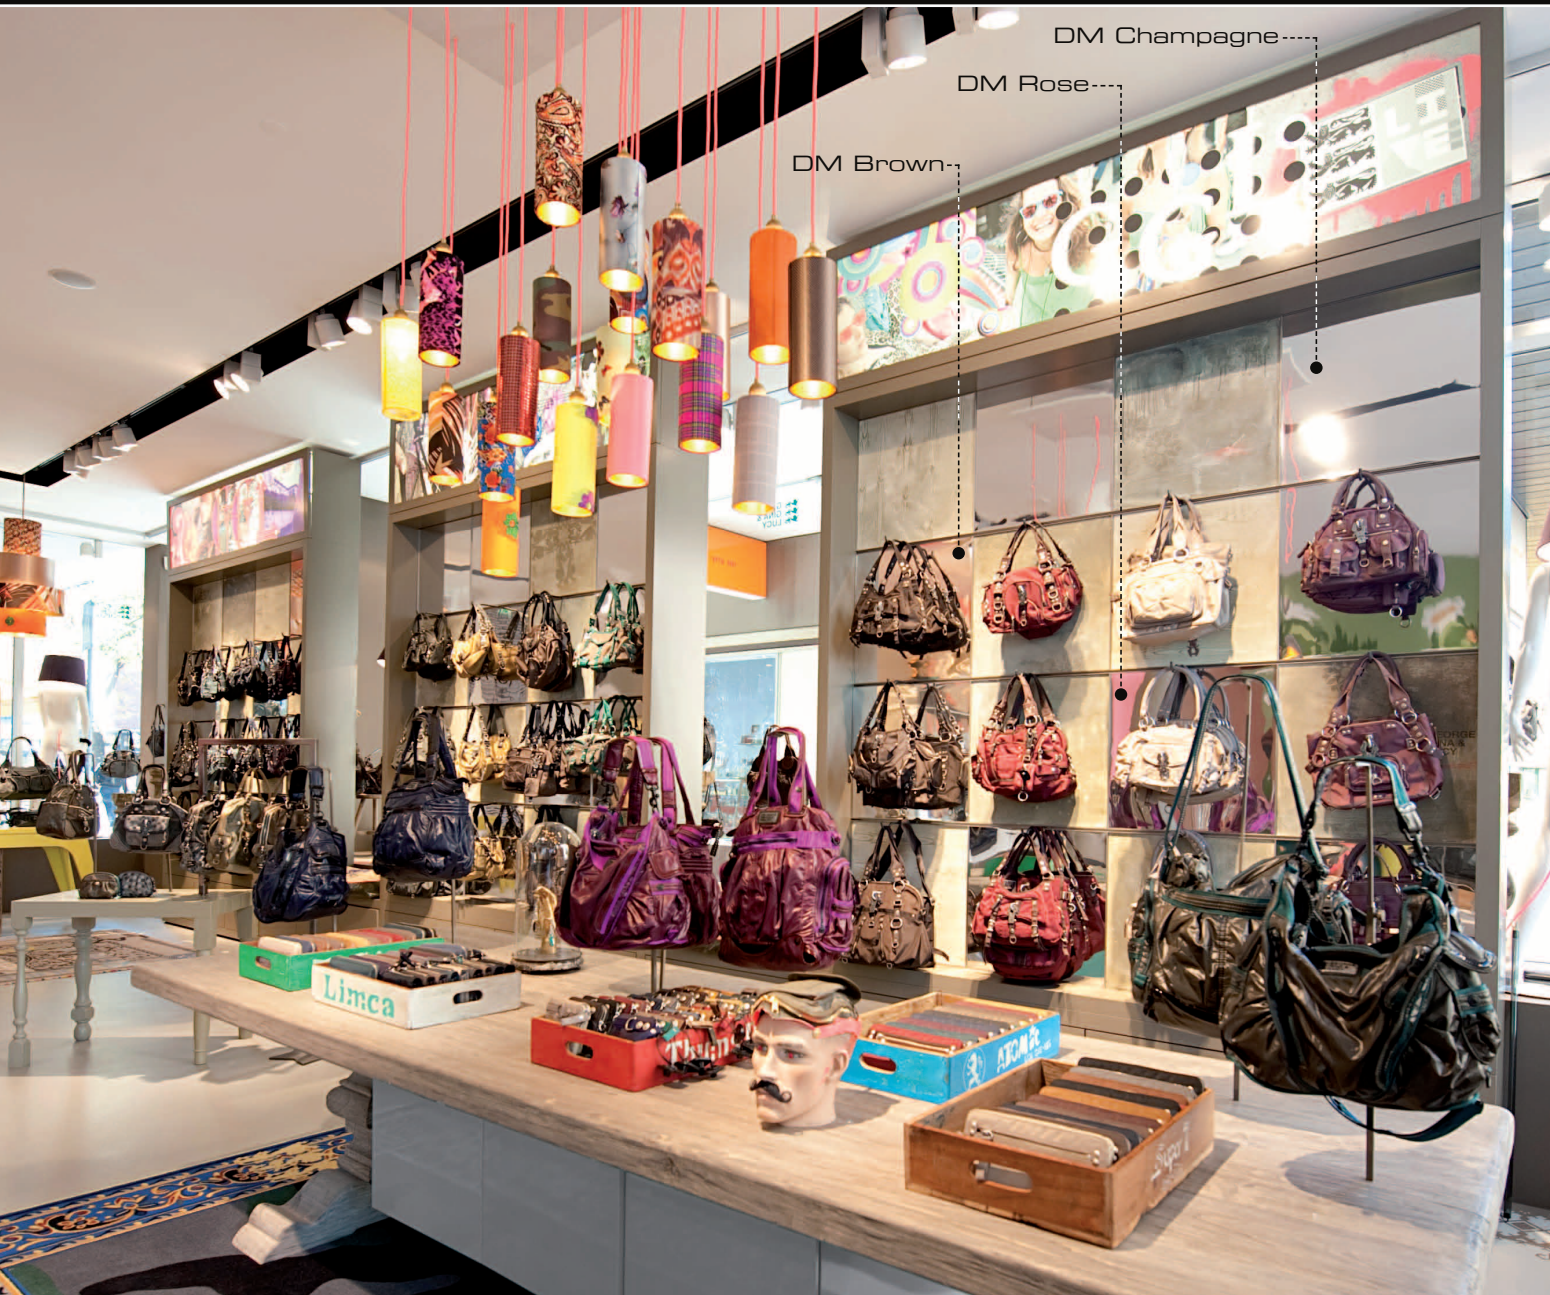

- 1. DM Fashion Red
- 2. CR CRISTAL STELLA Nero matt/Silver
- 3. DM Silver AR23
- 4. LL CROCO Violetta
- 5. MSC DIAGONAL Silver 15x15 flex. Classic

- 6. DM Viola
- 7. AC MOTION TWO White
- 8. MS Galaxy Silver 5x5 flex. Classic
- 9. LL CROCONOVA Platin