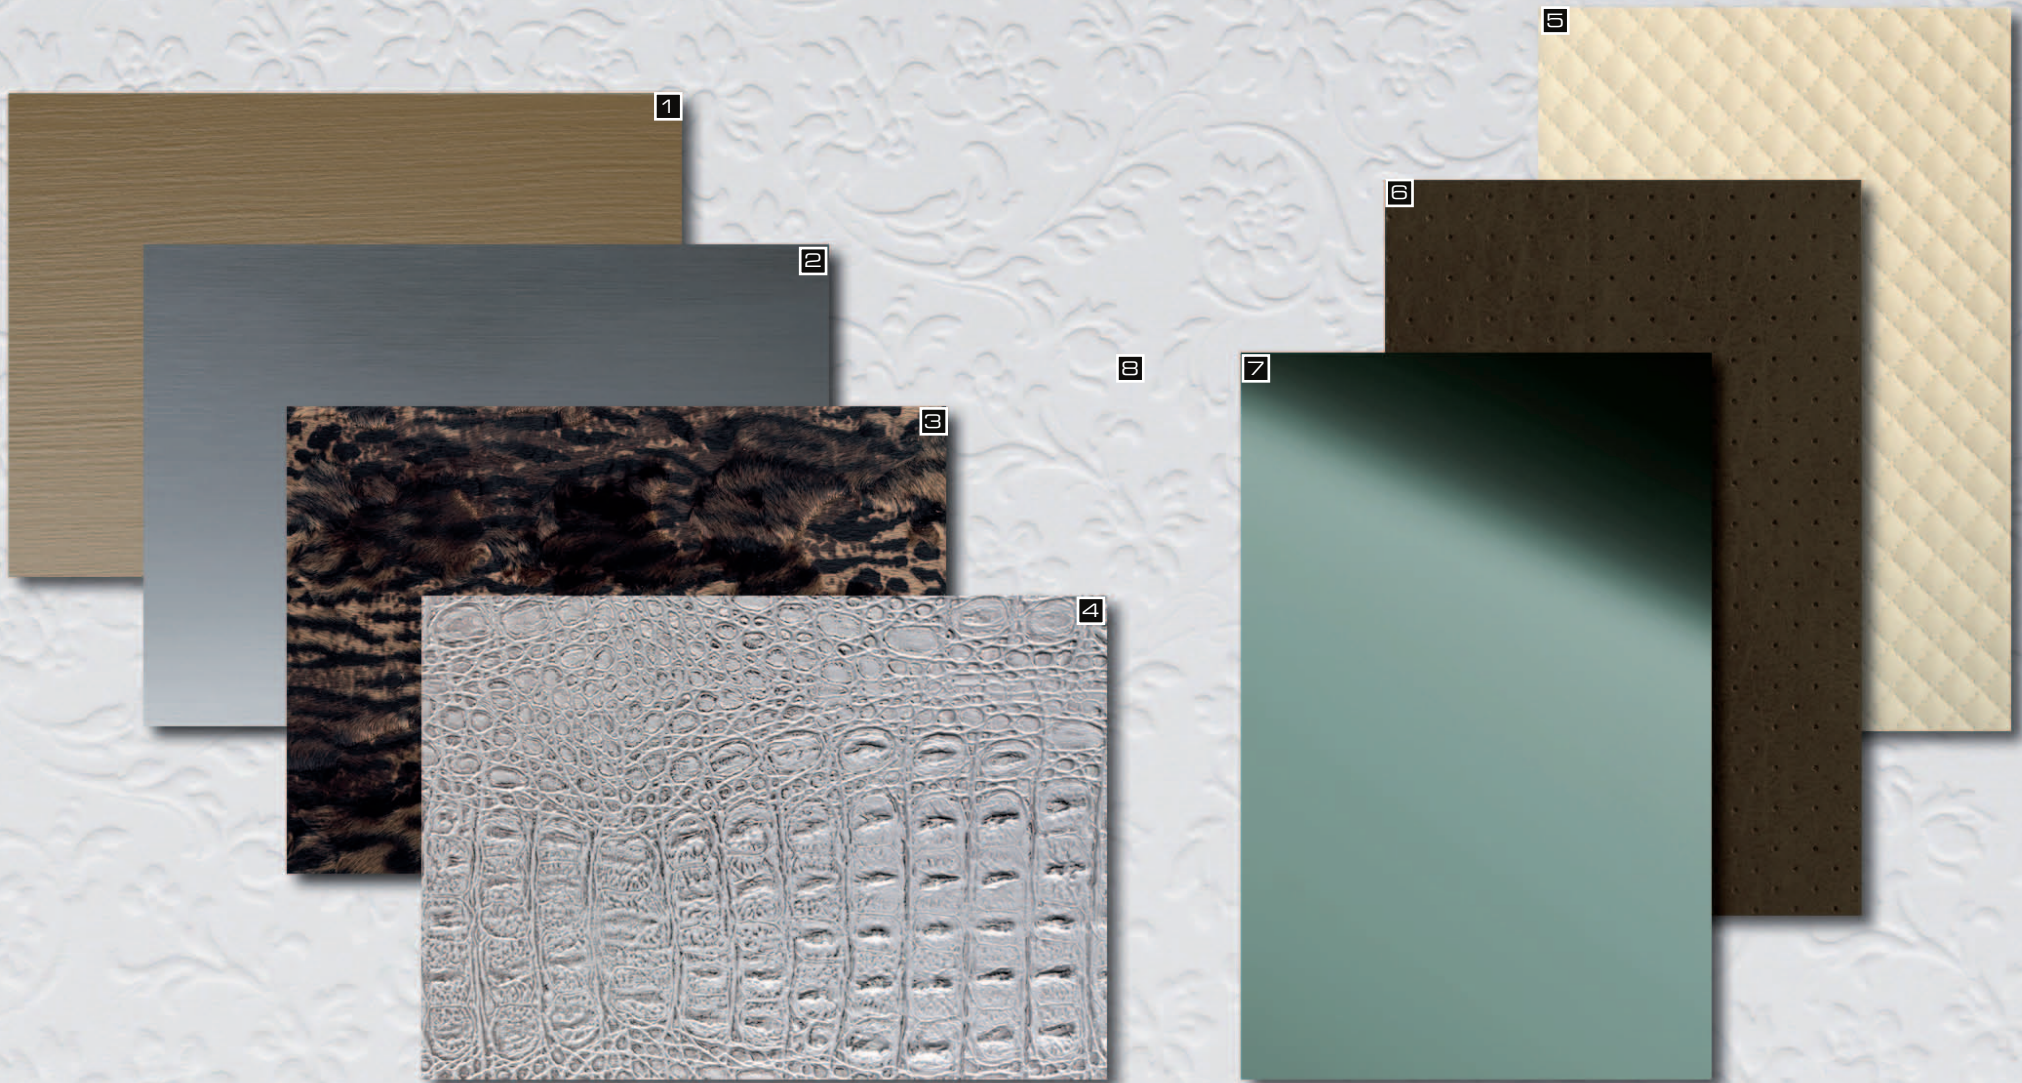

SL CROCO Silver PF met/Silver

Photo: Terje Ugandi. Design: Peter Sampson Design OU (EST) / Product: SL CROCO Silver PF met/Silver

A feast for the eyes.

- 1. DM Caramel PF met touch 1
- 2. DM Grey brushed matt AR
- 3. LL PELO Savanna
- 4. SL CROCO Silver PF met/Silver