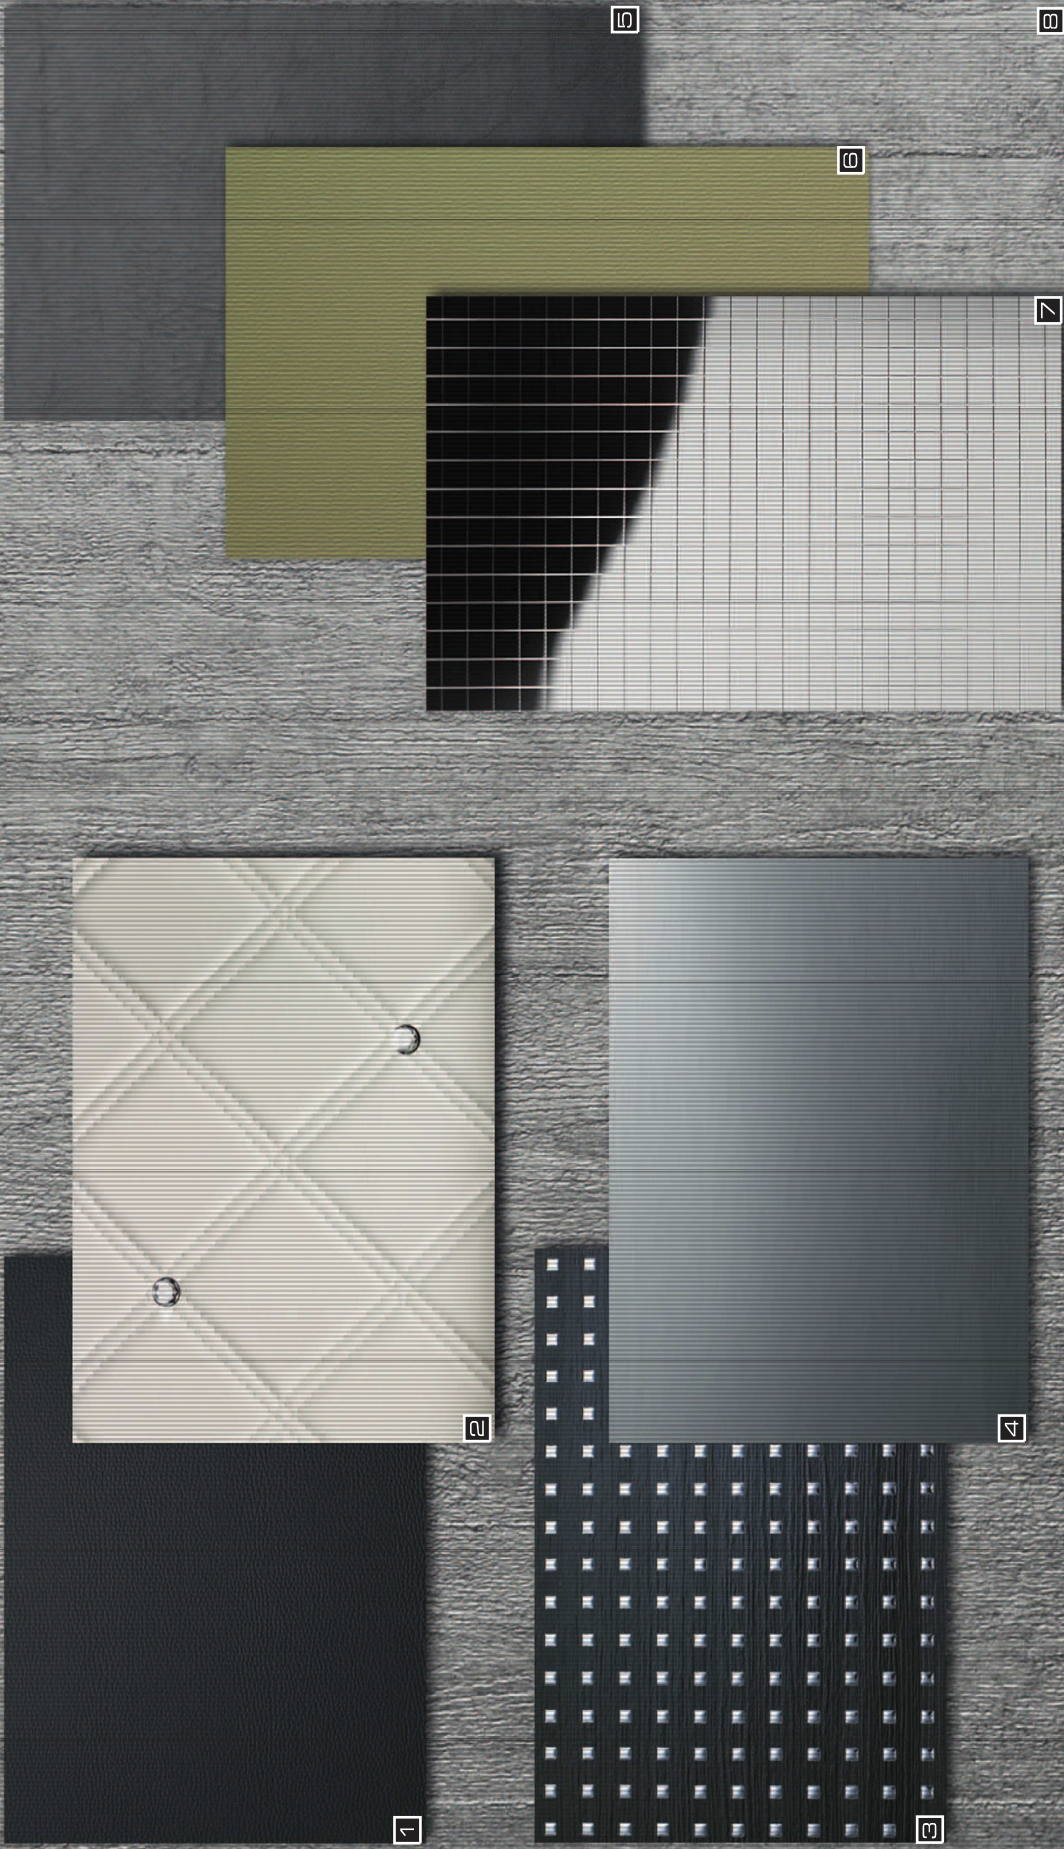

SL GRASS
Champagne
PF met

Photo: Fortesa (RKS) / Product: SL GRASS Champagne PF met

Rock ,n' Roll.

- 1. DM Grey brushed matt AR
- 2. MSC RHOMBUS Silver 15x15 flex. Classic
- 3. DM Bronze PF met touch 1
- 4. DM Anthracite AR

- 1. LL Black
- 2. CR CRISTAL ROMBO 85 Bianco/Silver
- 3. 3D G 5-15-15 Black touch 1/Silver
- 4. DM Silver brushed

- 5. LL Stone Grey
- 6. LL Olive
- 7. MS Silver 10x10 flex. Classic
- 8. SL URBAN Grey