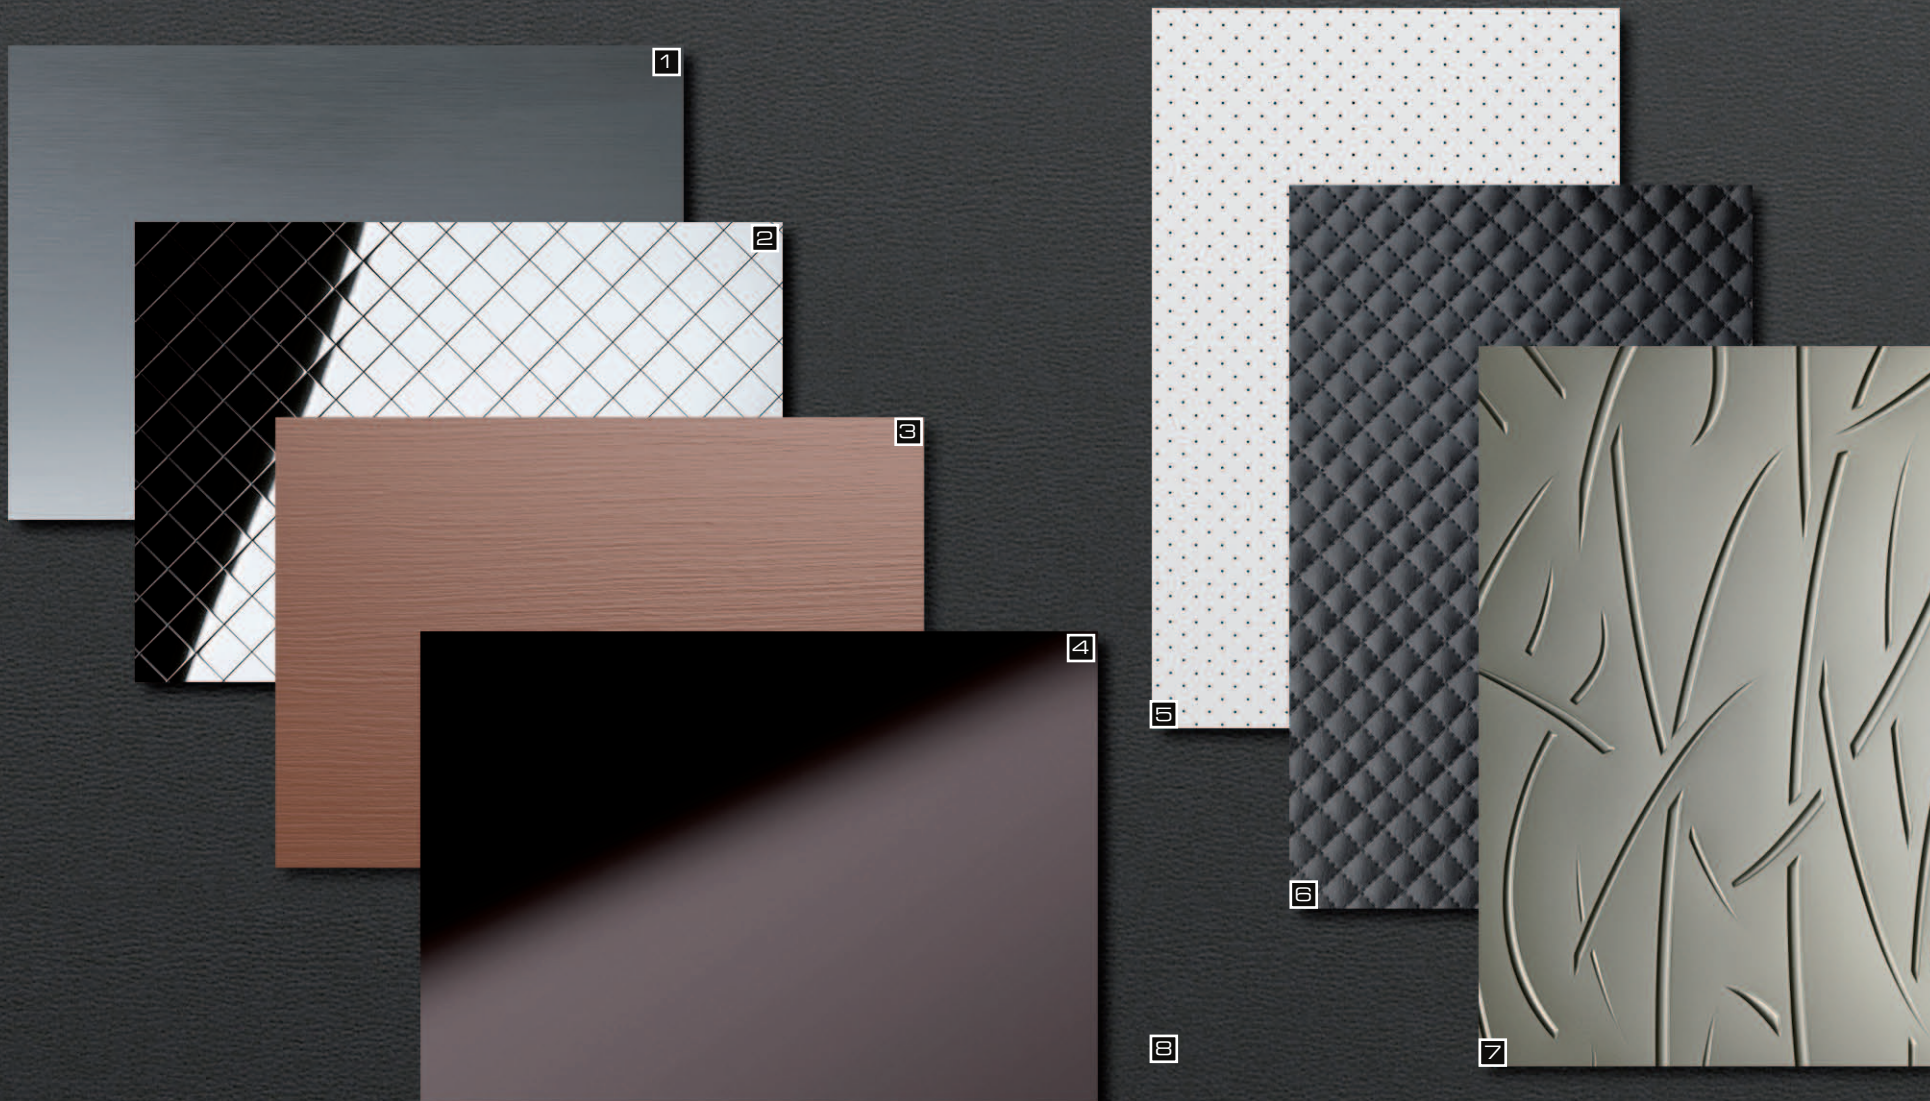

1. DM Grey brushed matt AR
2. MSC RHOMBUS Silver 15x15 flex. Classic
3. DM Bronze PF met touch 1
4. DM Anthracite AR

5. LL Bianco matt P1
6. LL ROMBO 12 Nero matt
7. SL GRASS Champagne PF met
8. LL Black