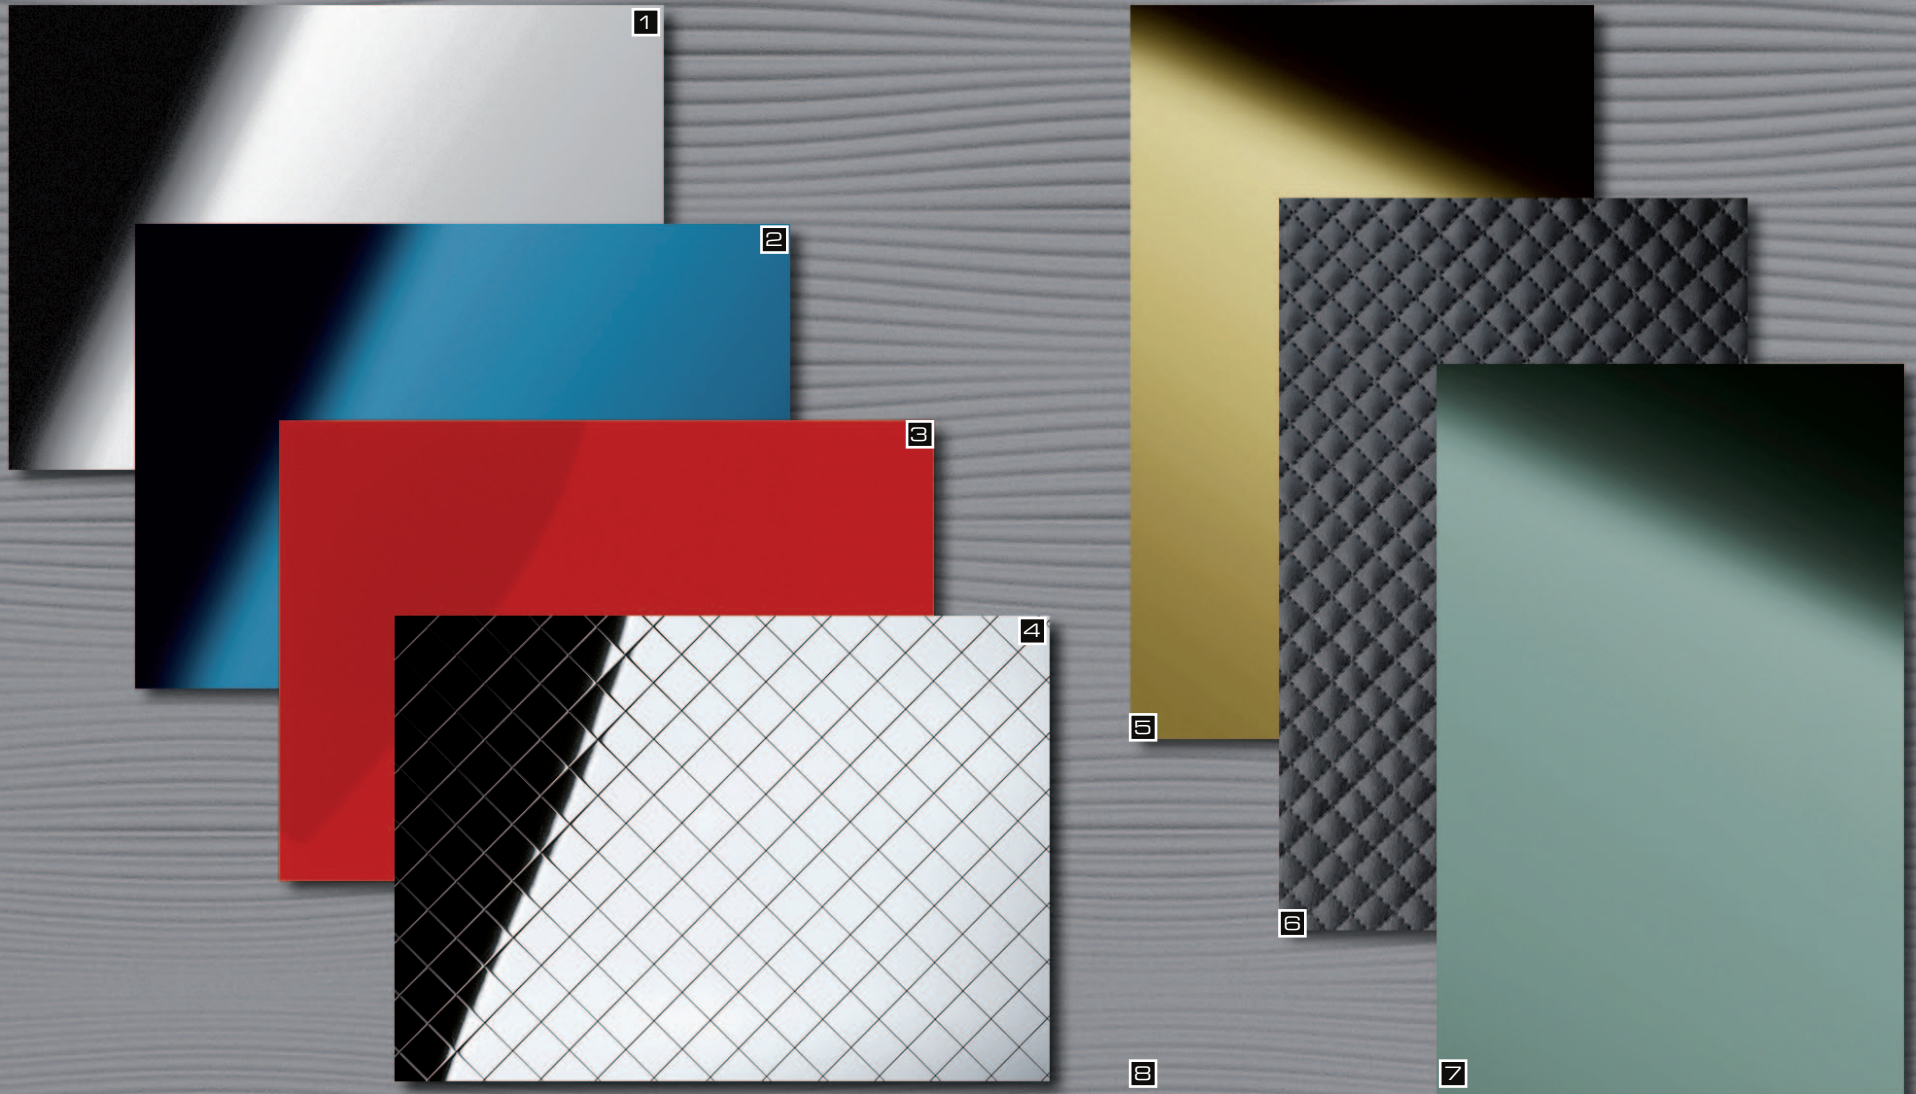

1. DM Silver
2. DM Skyblue
3. DM Magic Red
4. MSC RHOMBUS 15x15 Silver flex. Classic
5. DM Brass
6. LL ROMBO 12 Nero matt
7. DM Mint
8. SL ENERGY Titan PF met