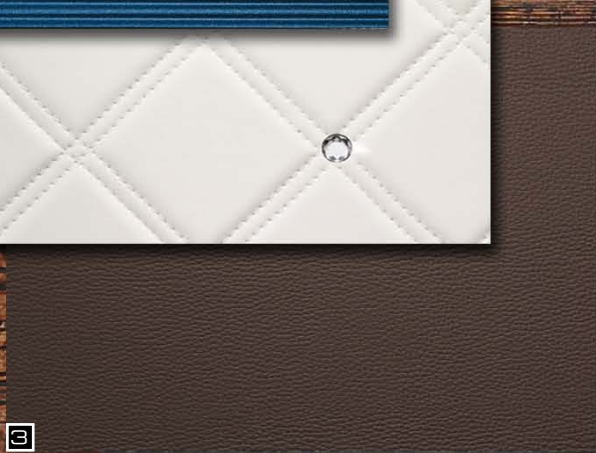

1. SL WAVE Lapis PF met
2. CR CRISTAL ROMBO 85 Bianco/Silver
3. LL Dark Brown
4. DM Iceblue

5. MS Magic Red 5x5 flex. Classic
6. MS Silver 10x10 flex. Classic
7. LL Olive
8. SL DAKOTA Copper