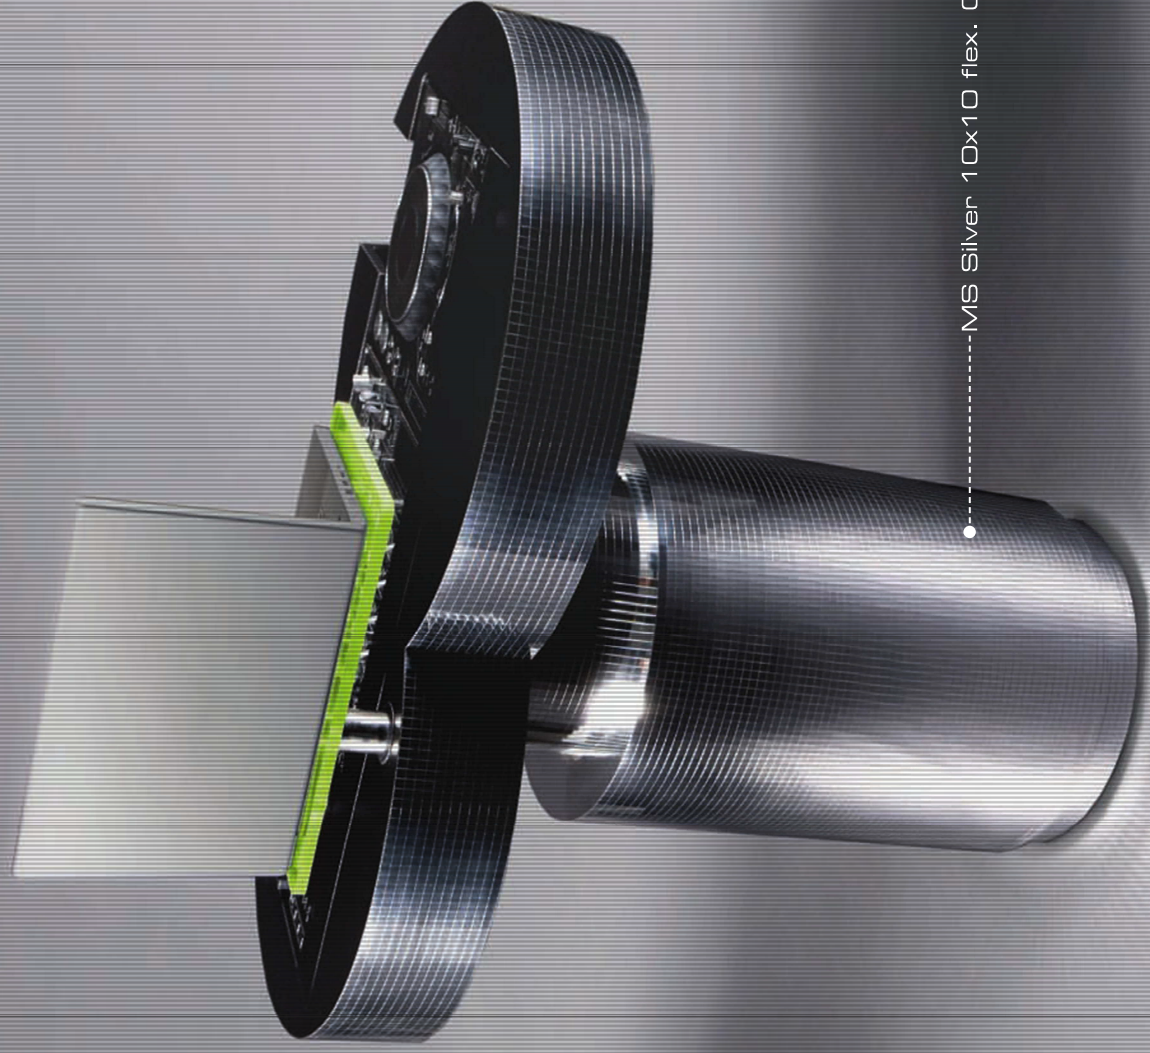

.....MS Silver 10x10 flex. Classic

Photo: spacetekusa.com (USA) Product: MS Silver 10x10 flex. Classic

MultiStyle rocks.