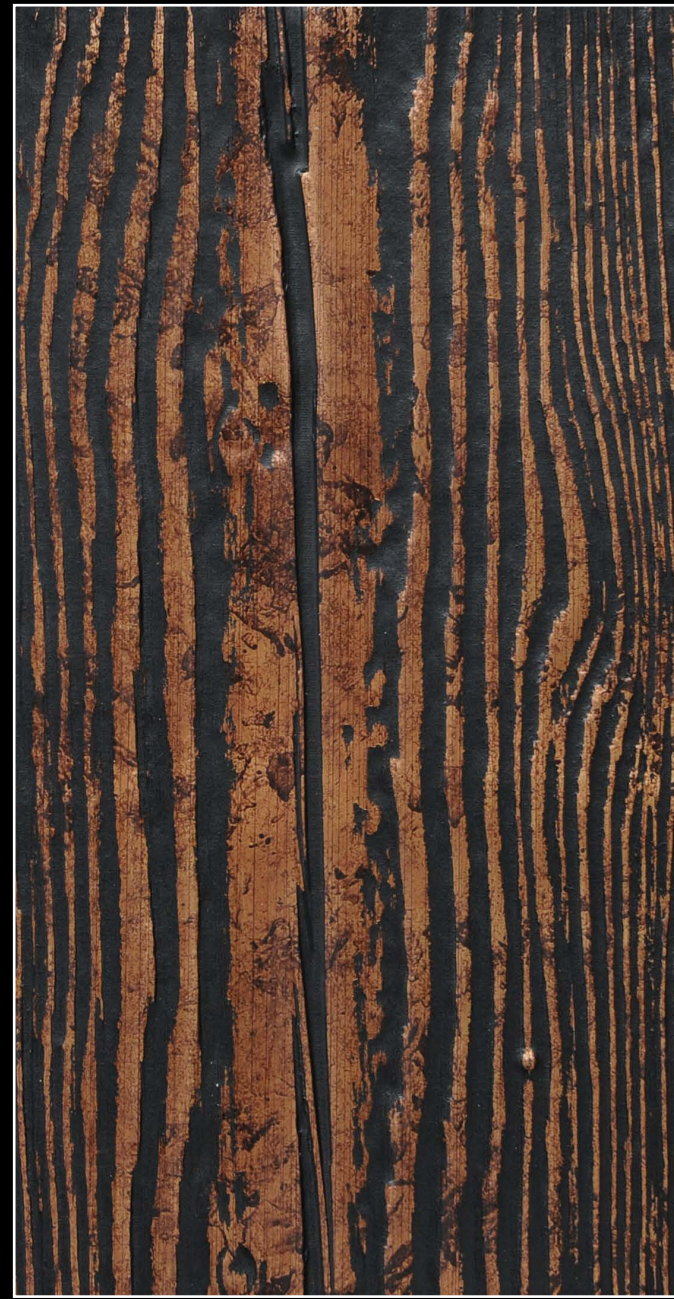

Future with tradition.