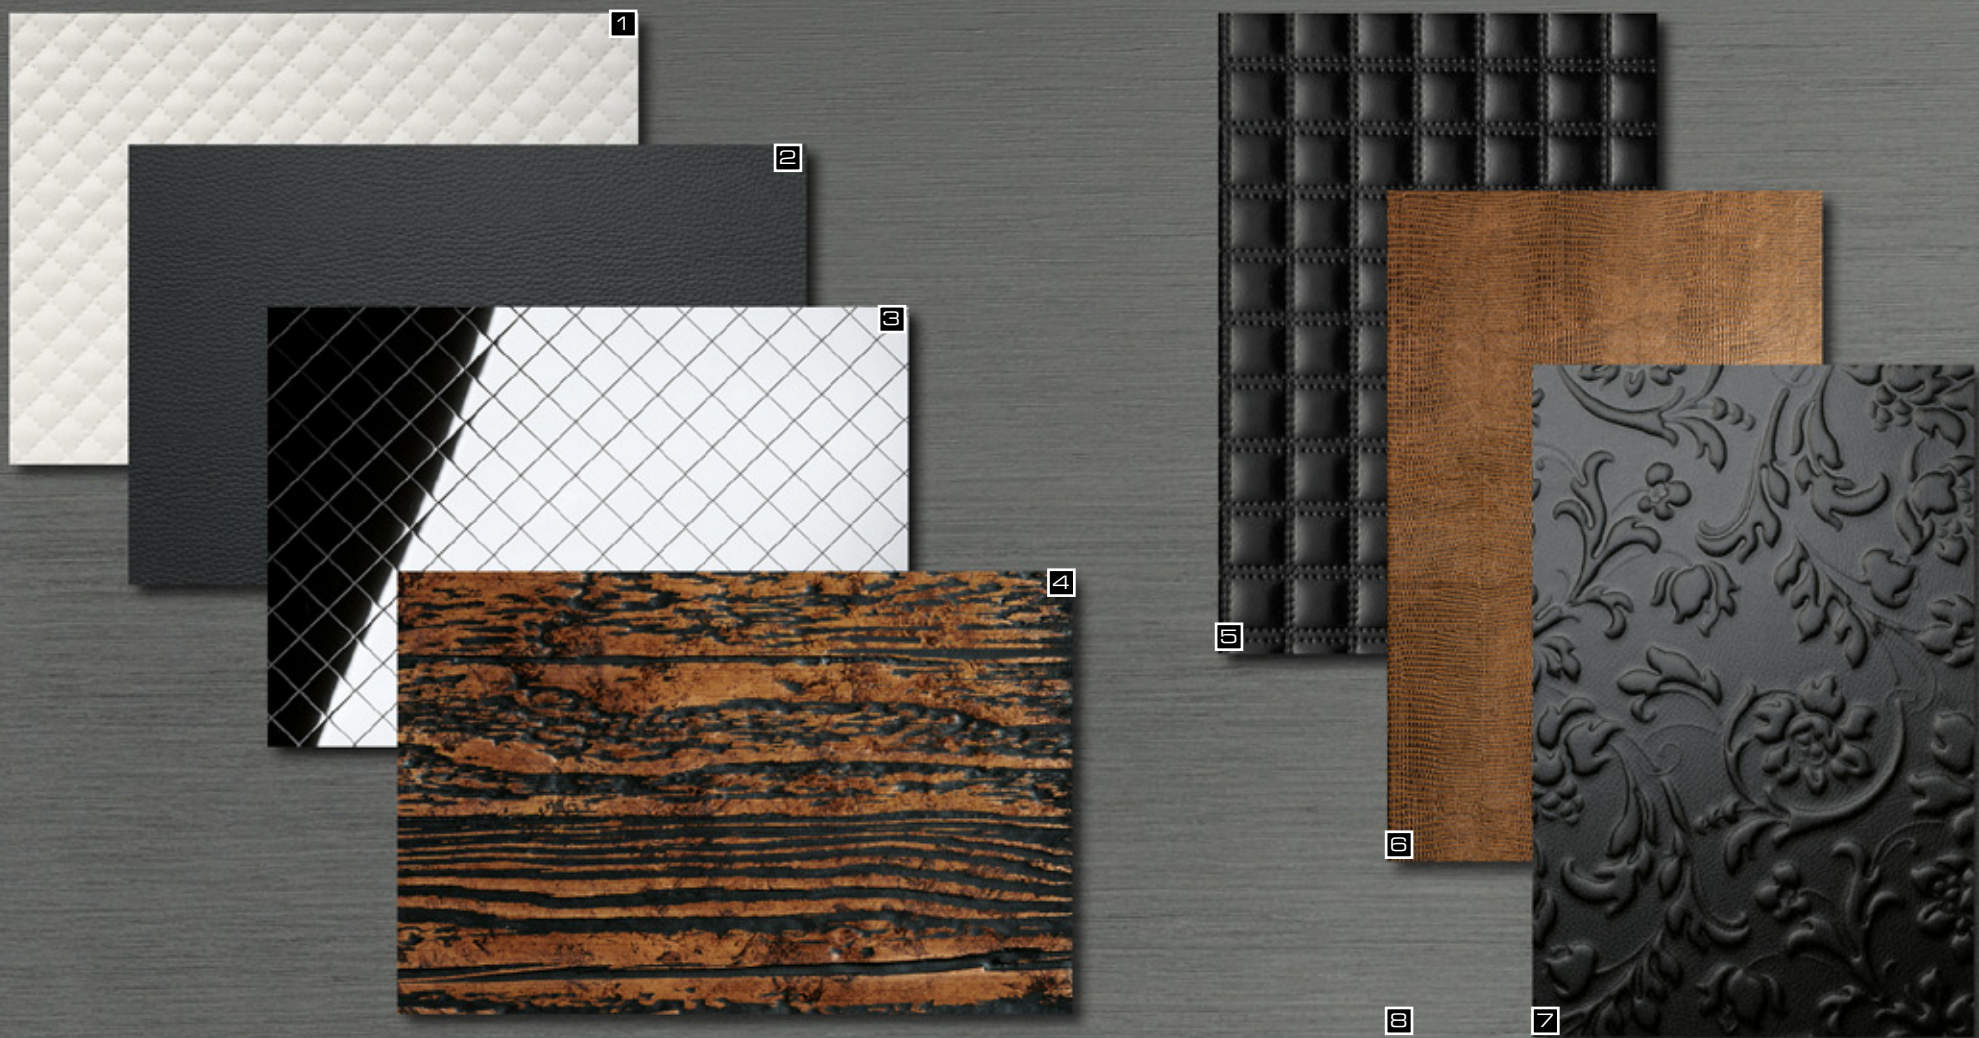

●----- LL FLORAL Black

Photo: Brewbar / PSP Ltd. Co. (NZ) / Product: LL FLORAL Black

Leaning well into the curve.

LL FLORAL Black

- 1. LL ROMBO 12 Bianco matt
- 2. LL Black
- 3. MSC DIAGONAL Silver 15x15 flex. Classic
- 4. SL DAKOTA Copper

- 5. LL QUADRO Nero matt
- 6. LL LEGUAN Copper
- 7. LL FLORAL Black
- 8. DM Titan PF met touch 1

LL Leguan Gold ●

MS Gold 5x5 flex. Classic ●

Photo: Shoe store by UMDASCH Shop Concept (A) Product: LL Leguan Gold

- 1. LL Black
- 2. CR CRISTAL ROMBO 85 Bianco/Silver
- 3. 3D G 5-15-15 Black touch 1/Silver
- 4. DM Silver brushed

- 5. LL Stone Grey
- 6. LL Olive
- 7. MS Silver 10x10 flex. Classic
- 8. SL URBAN Grey