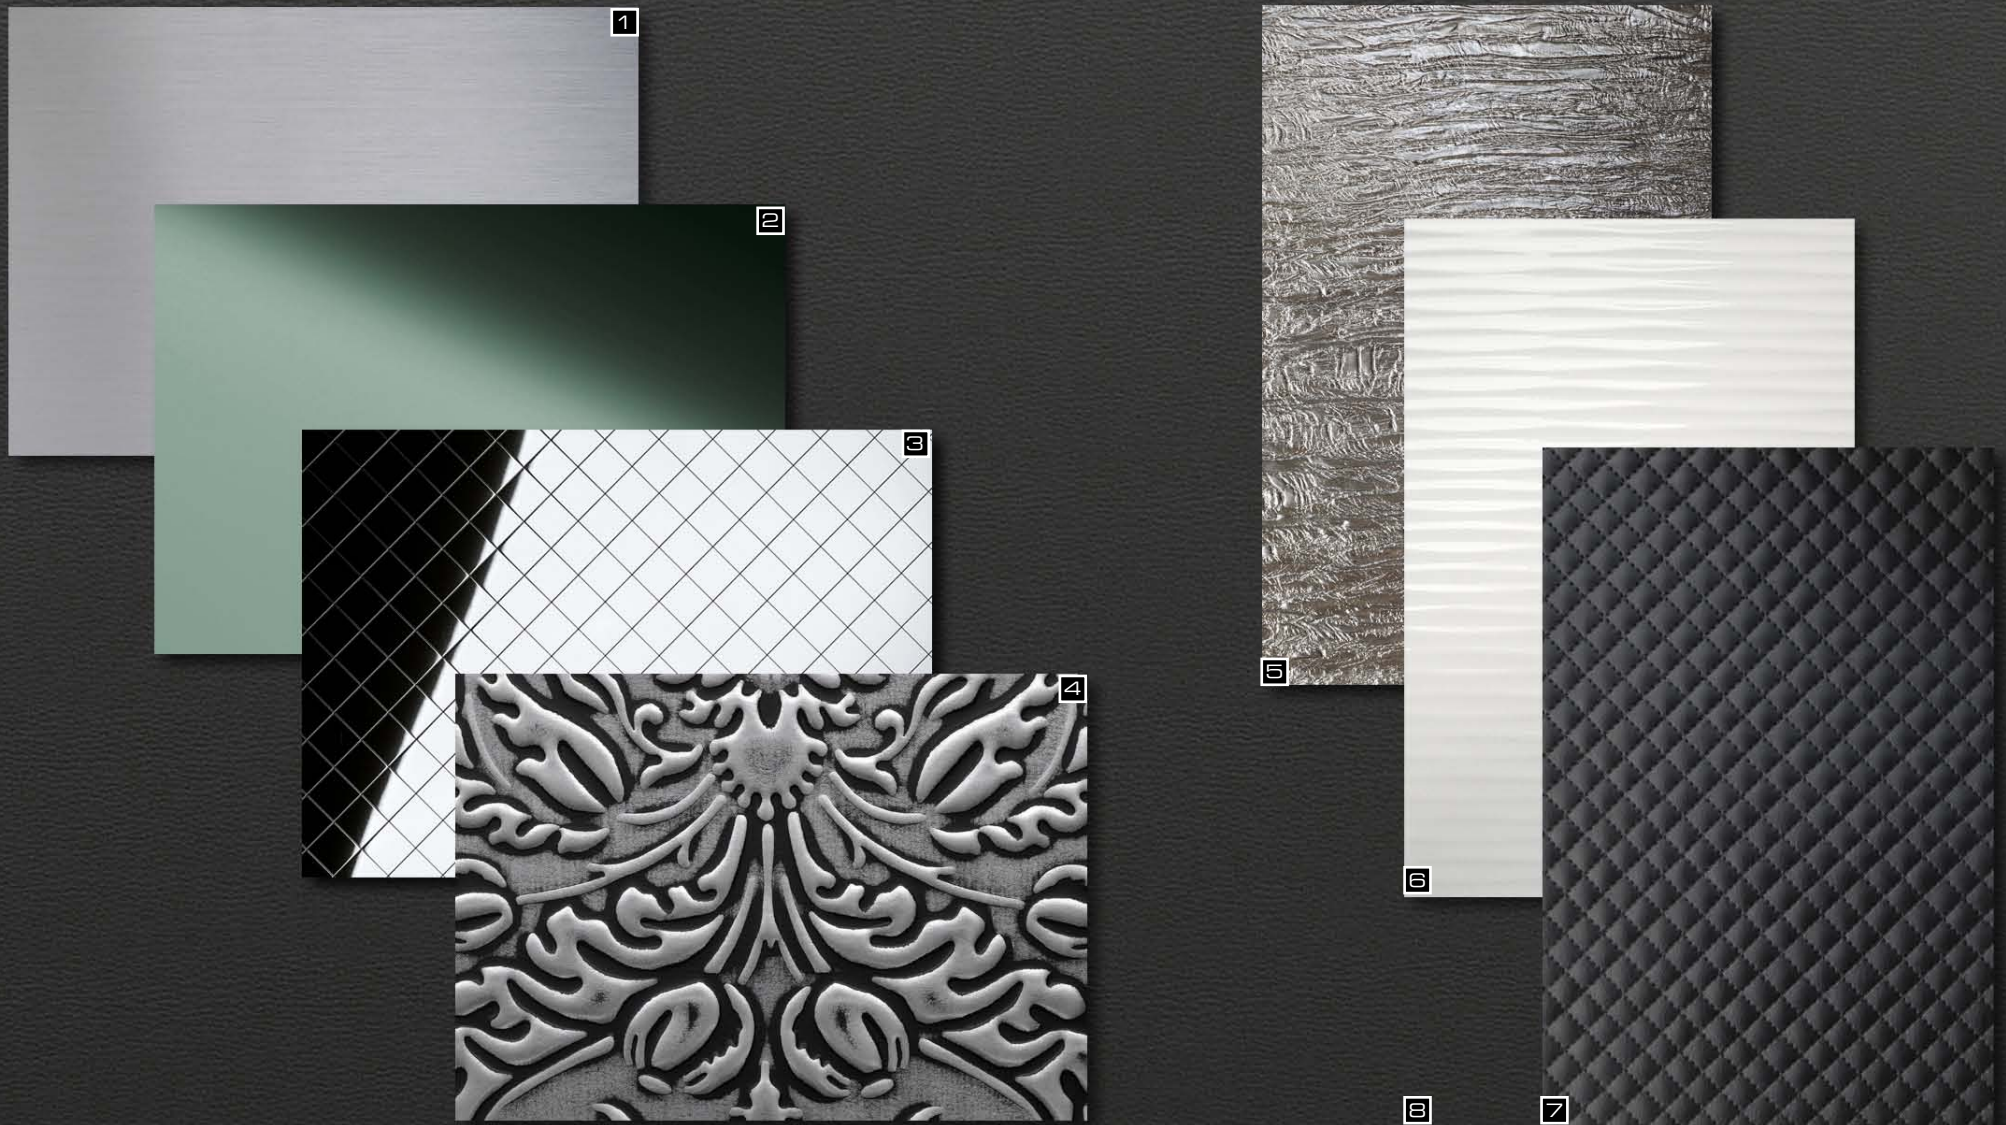

●-----LL IMPERIAL Black/Silver

Photo: GÖSSL Shop Window (A) / Product: LL IMPERIAL Black/Silver

The perfect fit.

●-----LL IMPERIAL Black/Silver

- 1. DM Silver brushed matt AR
- 2. DM Mint
- 3. MSC RHOMBUS Silver 15x15 flex. Classic
- 4. LL IMPERIAL Black/Silver

8

- 1. LL PELO Savanna
- 2. LL Leguan Copper
- 3. MSC RHOMBUS Silver 15x15 flex. Classic
- 4. LL FLORAL Aubergine

- 5. LL QUADRO Nero matt
- 6. DM Grey brushed matt AR
- 7. SL CROCO Smoke PF met
- 8. LL Black

Photo: Jobst (A) / Product: DM Fashion Grey

new year, new ambitions

1. MSC DIAGONAL Silver 15x15 flex. Classic
2. LL FLORAL Plain
3. MS Magic Red 5x5 flex. Classic
4. CR CRISTAL ROMBO 85 Bianco/Silver

5. 3D Q 5-15-15 Black touch 1/Silver
6. DM Fashion Grey
7. CR CRISTAL ROMBO 85 Nero/Silver
8. LL SNAKE Nero