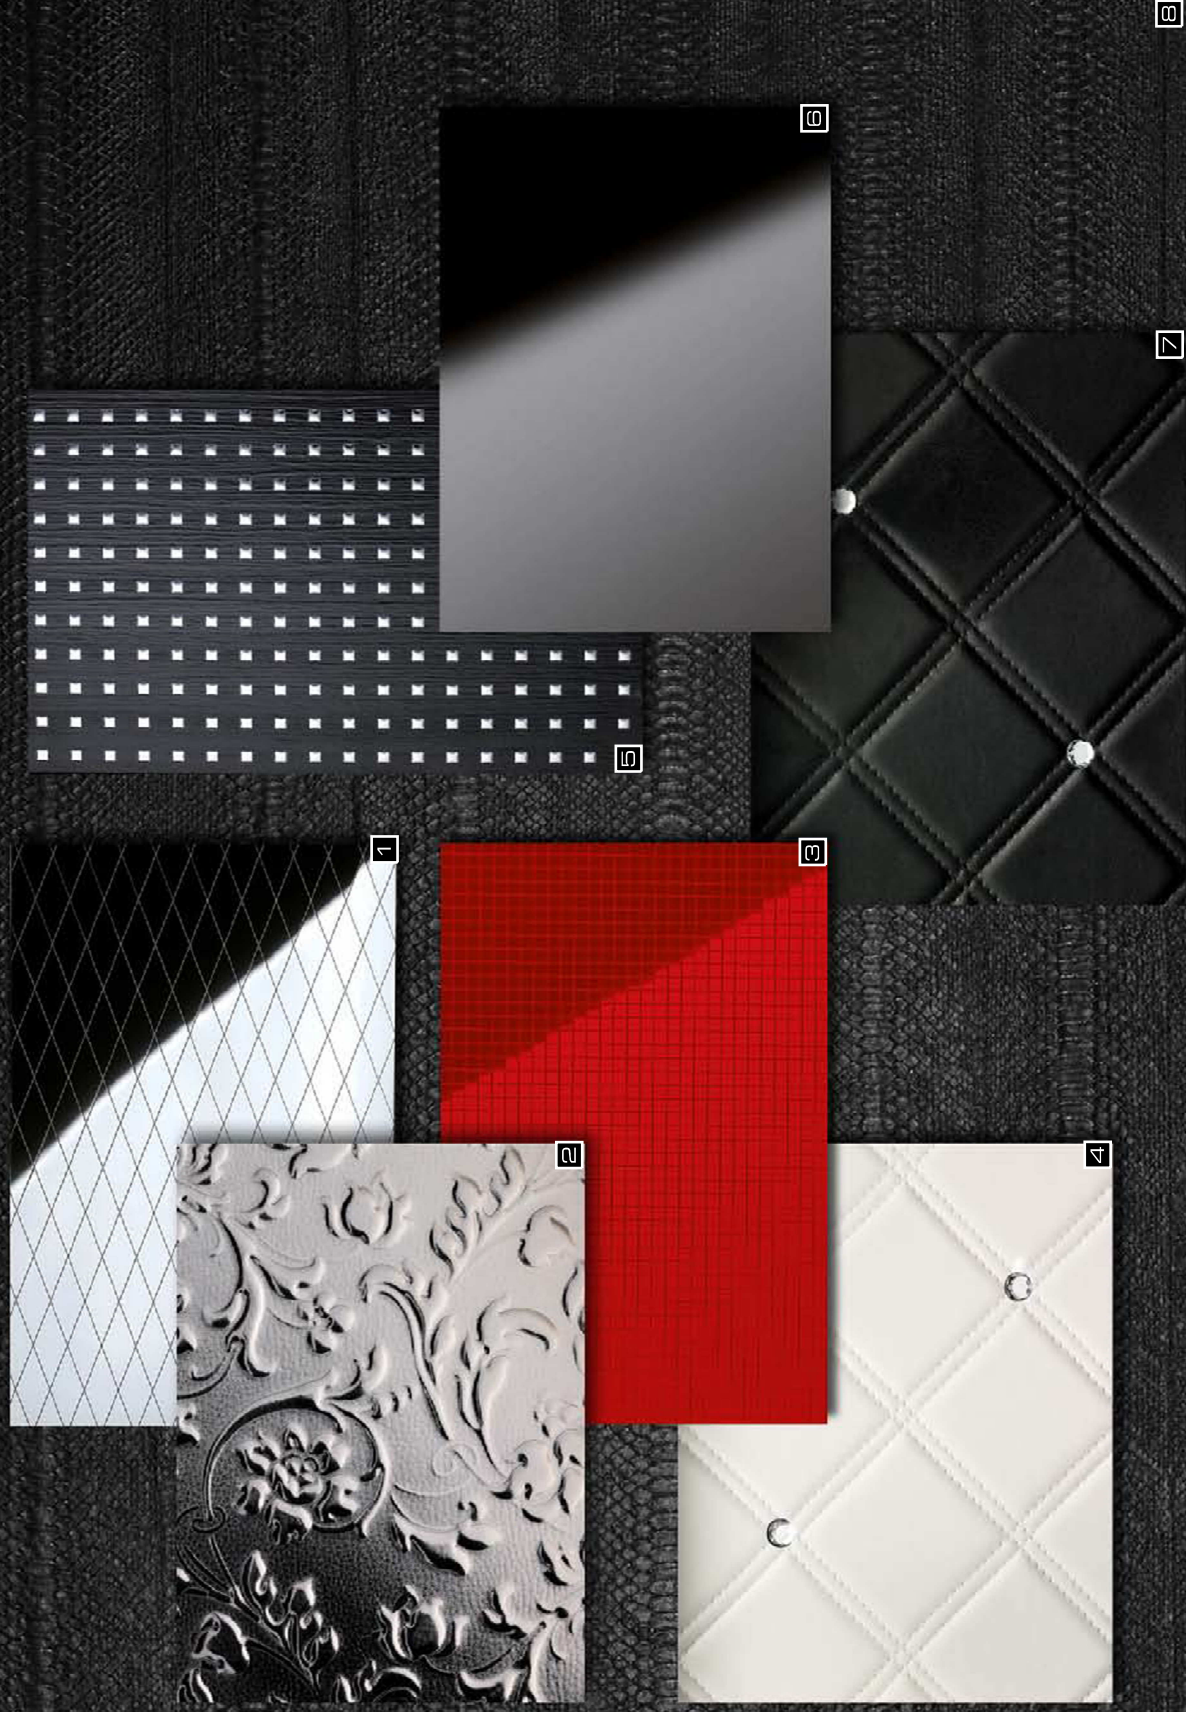

8

- 1. LL PELO Savanna
- 2. LL Leguan Copper
- 3. MSC RHOMBUS Silver 15x15 flex. Classic
- 4. LL FLORAL Aubergine

- 5. LL QUADRO Nero matt
- 6. DM Grey brushed matt AR
- 7. SL CROCO Smoke PF met
- 8. LL Black

DM Silver

manuel mota
PRONOVIAS

Photo: CRIBER (E) / Product: DM Silver

Yes, I will.

1. DM Makassar touch 1
2. DM Silver brushed
3. 3D G 10-40-40 Silver PF met/Silver
4. LL Leguan Copper

5. LL PELO Savanna
6. MSC RHOMBUS Silver 15x15 flex. Classic
7. LL QUADRO Nero
8. LL FLORAL White

Photo: Jobst (A) / Product: DM Fashion Grey

new year, new ambitions

1. MSC DIAGONAL Silver 15x15 flex. Classic
2. LL FLORAL Plain
3. MS Magic Red 5x5 flex. Classic
4. CR CRISTAL ROMBO 85 Bianco/Silver

5. 3D Q 5-15-15 Black touch 1/Silver
6. DM Fashion Grey
7. CR CRISTAL ROMBO 85 Nero/Silver
8. LL SNAKE Nero