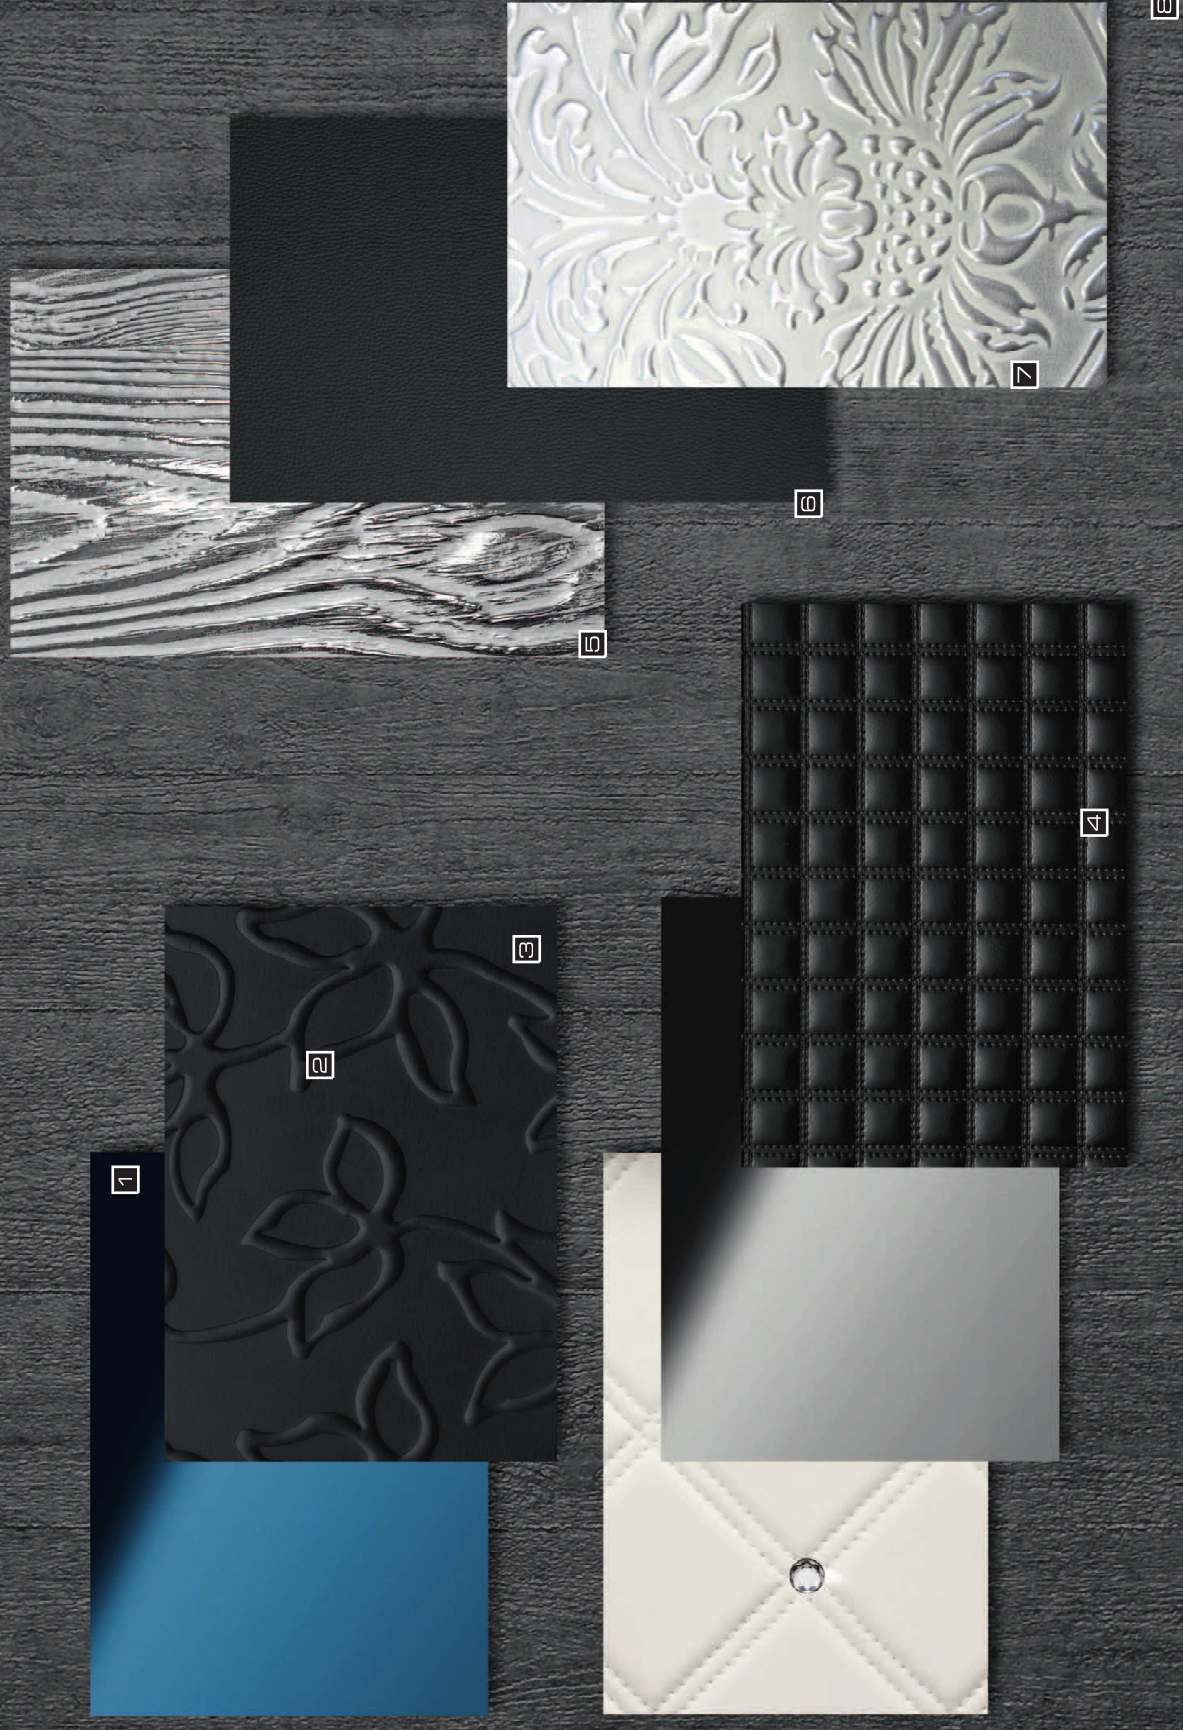

8

- 1. LL PELO Savanna
- 2. LL Leguan Copper
- 3. MSC RHOMBUS Silver 15x15 flex. Classic
- 4. LL FLORAL Aubergine

- 5. LL QUADRO Nero matt
- 6. DM Grey brushed matt AR
- 7. SL CROCO Smoke PF met
- 8. LL Black

DM Silver

manuel mota
PRONOVIAS

Photo: CRIBER (E) / Product: DM Silver

Yes, I will.

1. DM Makassar touch 1
2. DM Silver brushed
3. 3D G 10-40-40 Silver PF met/Silver
4. LL Leguan Copper

5. LL PELO Savanna
6. MSC RHOMBUS Silver 15x15 flex. Classic
7. LL QUADRO Nero
8. LL FLORAL White

Photo: Jobst (A) / Product: DM Fashion Grey

new year, new ambitions

1. MSC DIAGONAL Silver 15x15 flex. Classic
2. LL FLORAL Plain
3. MS Magic Red 5x5 flex. Classic
4. CR CRISTAL ROMBO 85 Bianco/Silver

5. 3D Q 5-15-15 Black touch 1/Silver
6. DM Fashion Grey
7. CR CRISTAL ROMBO 85 Nero/Silver
8. LL SNAKE Nero