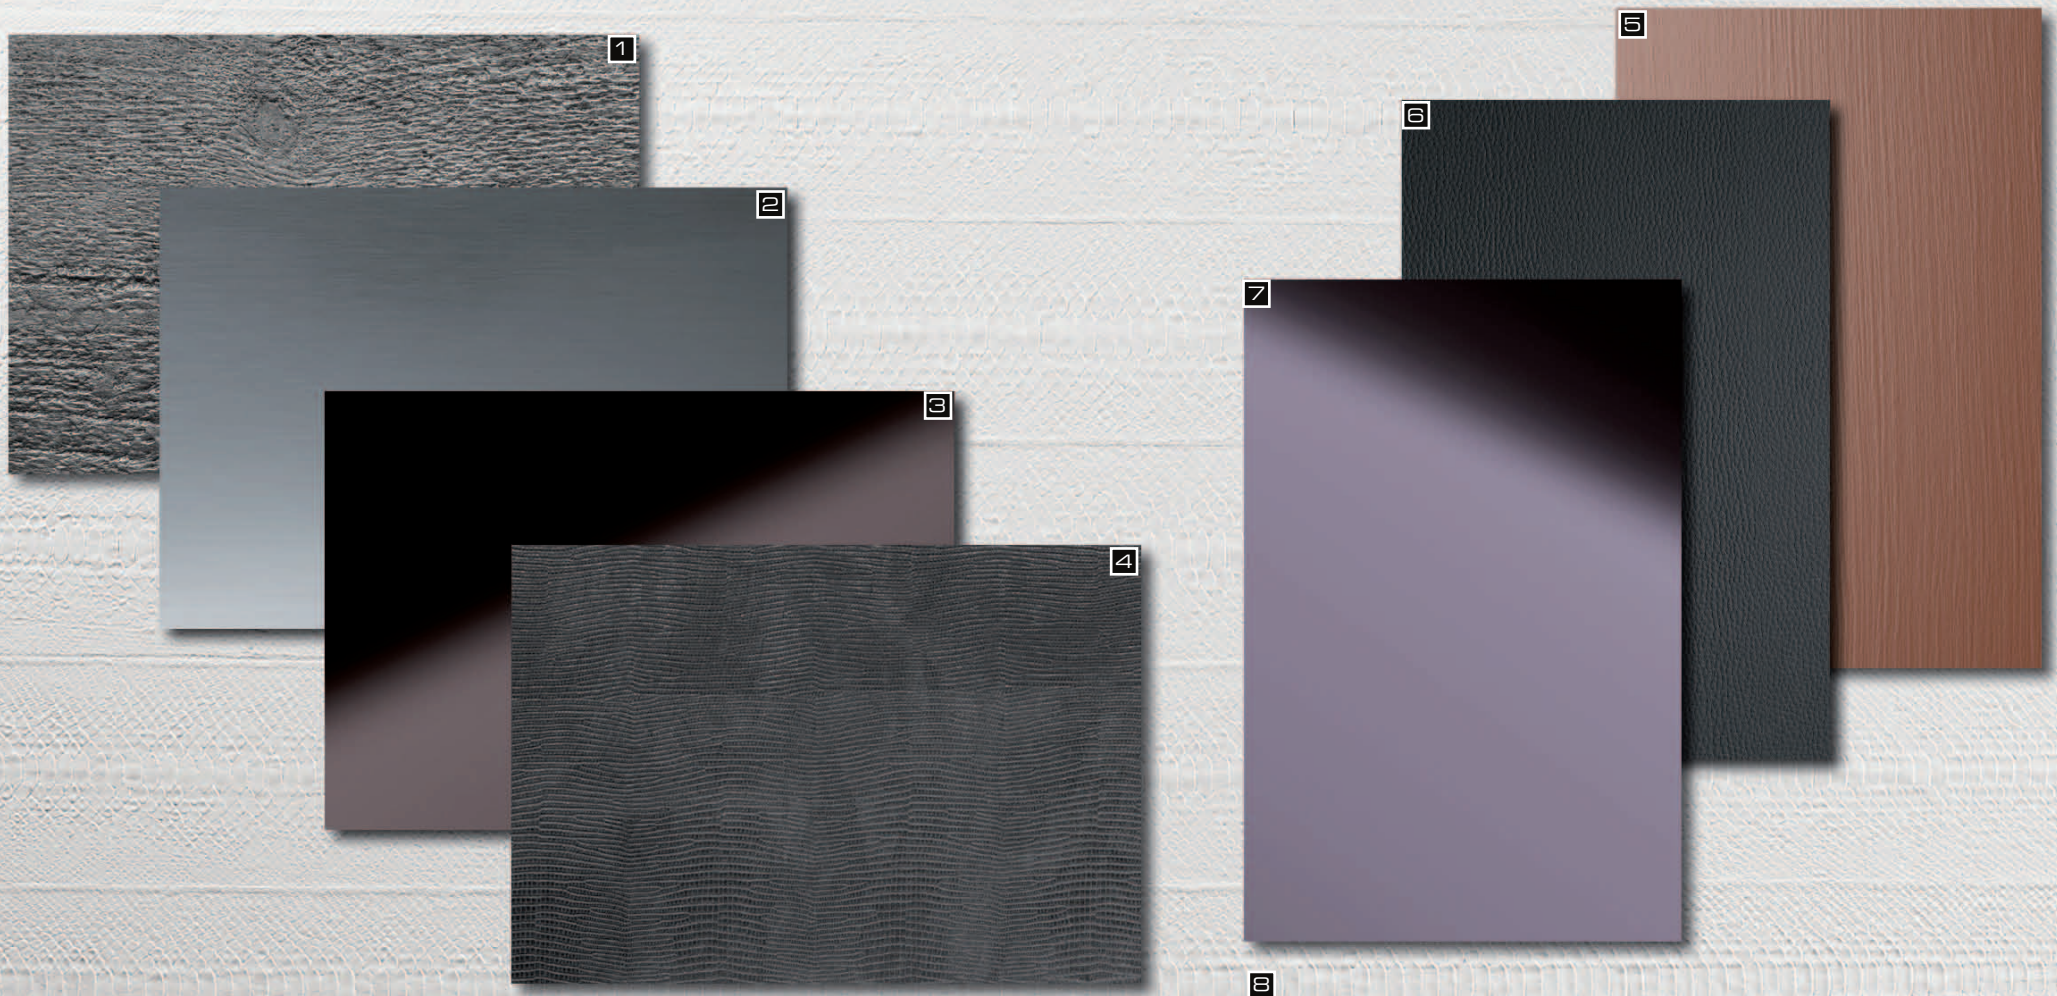

5. DM Caramel PF met touch 1
6. AC MOTION TWO White
7. LL Reggae
8. LL Creme matt P1

LL Leguan Nero

Photo: Couloidor (F) / Product: LL Leguan Nero

Your home is gettin' wild.

1. SL URBAN Titan
2. DM Grey brushed matt AR
3. DM Anthracite AR
4. LL Leguan Nero