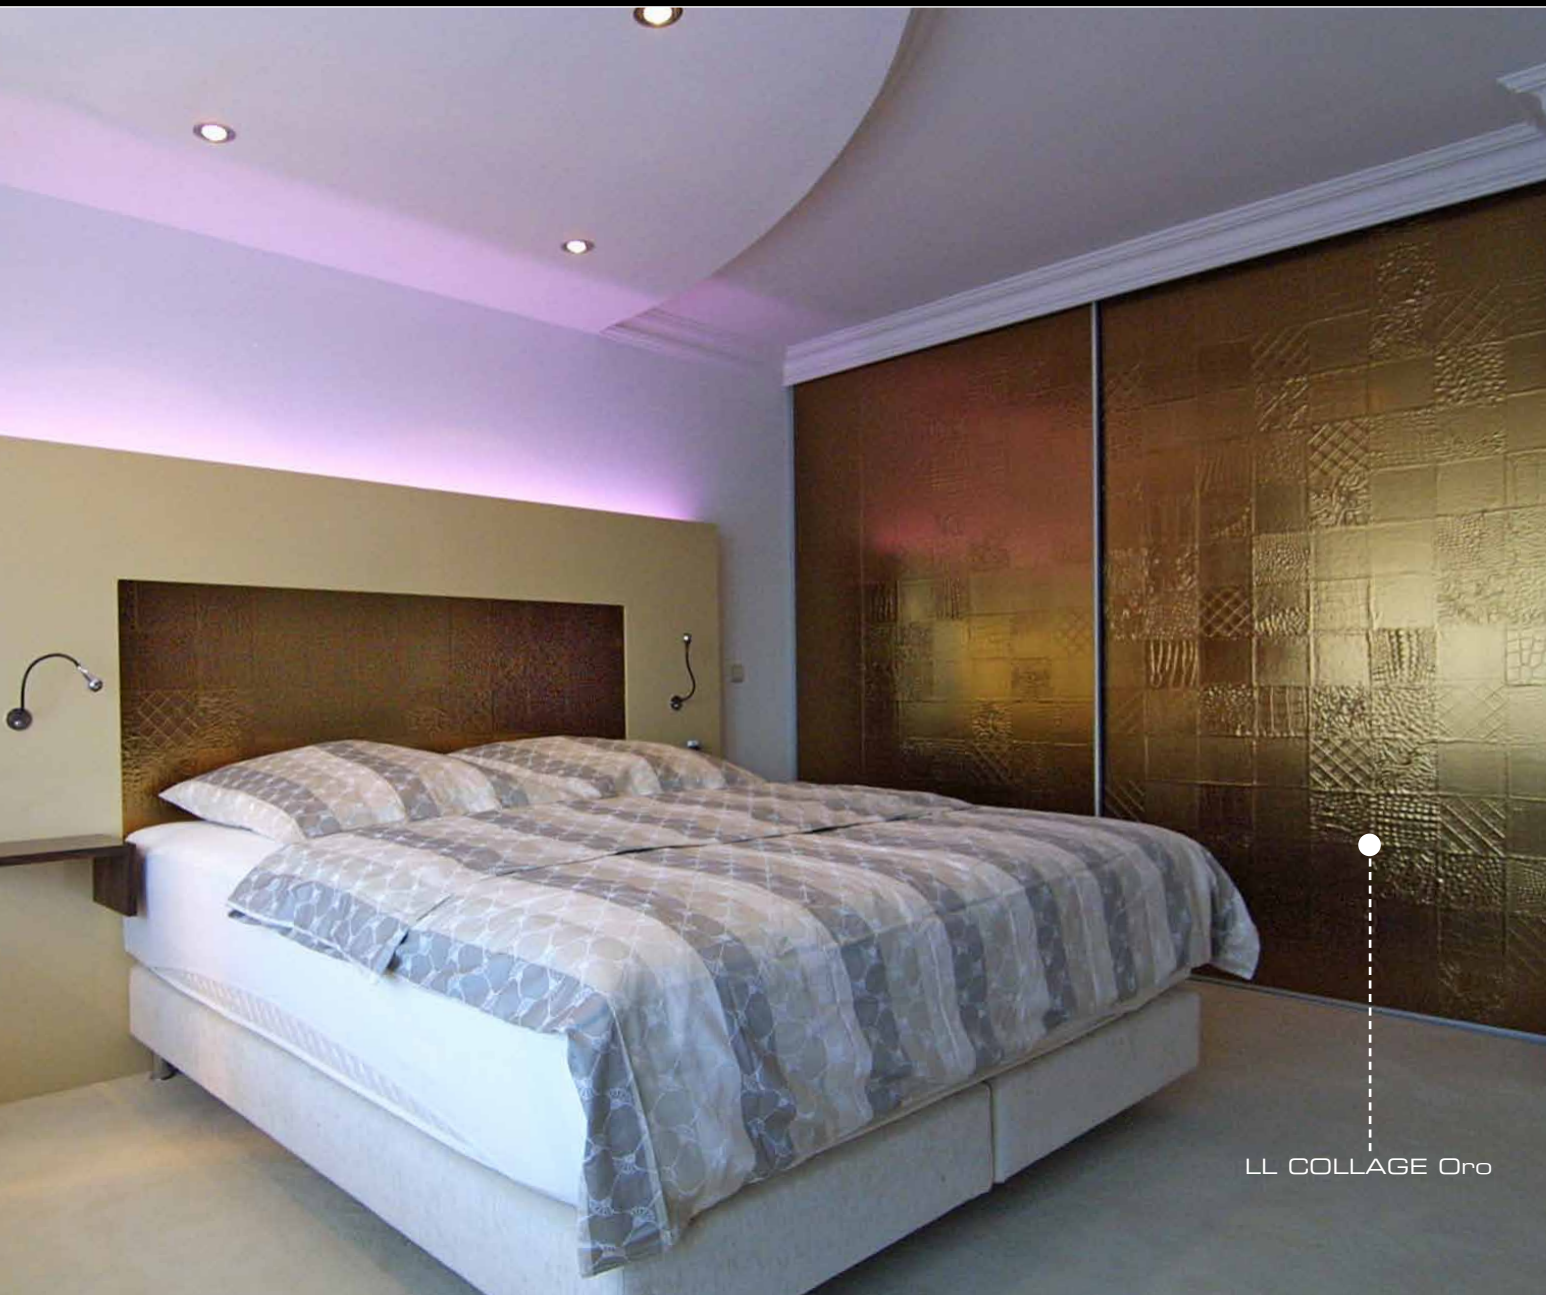

LL COLLAGE Oro

Photo: SCHRANKIDEE (D) / Product: LL COLLAGE Oro