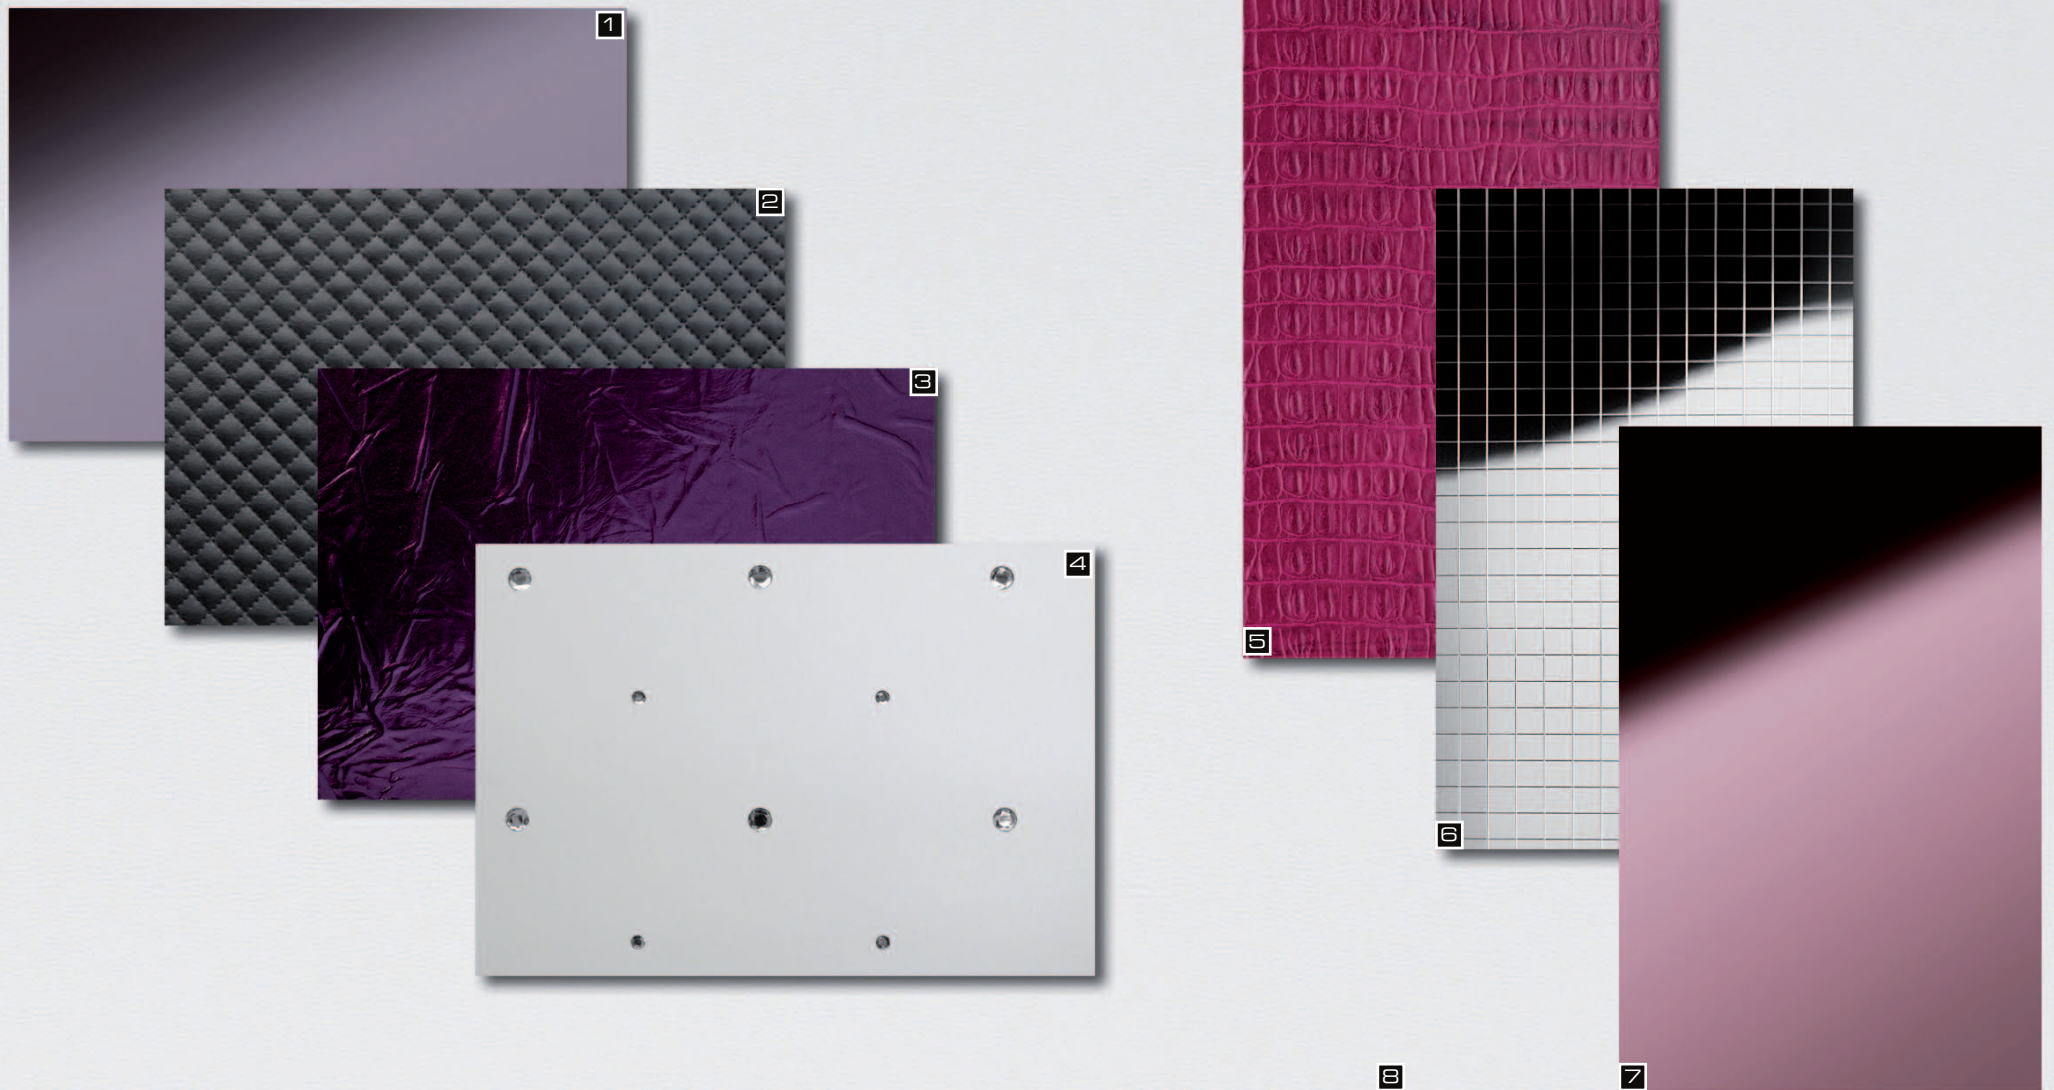

Stairway to the top.

1. LL ROMBO 12 Nero matt
2. DM Gold brushed matt AR
3. MS Magic White 5x5 flex. Classic
4. LL LEGUAN Silk

5. LL Azzurro matt
6. LL Brown ZN 200/Beige
7. SL MOTION TWO Brass brushed matt AR
8. DM Titan PF met touch 1

MS Silver 10x10 flex. Classic

Headquarter Design: dan pearlman (D) | Photo: diephotodesigner.de | Product: MS Silver 10x10 flex. Classic

The glamour of styling.

- 1. DM Viola
- 2. LL ROMBO 12 Nero matt
- 3. LL CREPA Violetta
- 4. CR CRISTAL STELLA Bianco matt/Silver