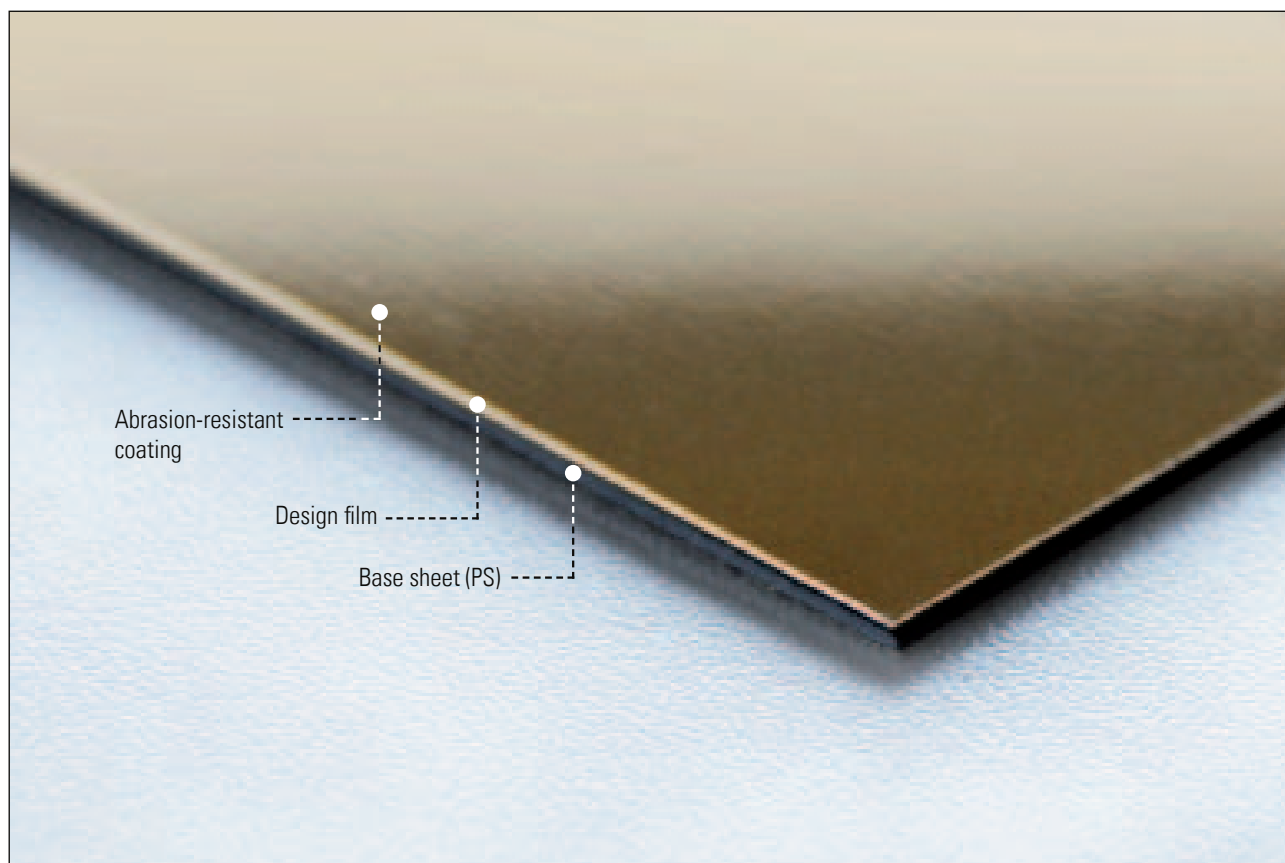

THE INNOVATION OF THE YEAR!

The new SIBU DESIGN deco-line with an abrasion-resistant decorative surface for heavy-duty applications.

Now available from stock!

THESE SIBU DESIGN NEWS ARE READY TO CONQUER THE WORLD!

SIBU DESIGN's deco-line top seller has been supplemented with new, highly fashionable metallic colours, which are available right away in an abrasion-resistant version. These freshly developed decorative surfaces can withstand any cleaning attack and rough treatment, and therefore possess characteristics that open up new perspectives with regard to possible applications.

Our sales team will be pleased to provide you with information.

Structure as exemplified by **DM Gold AR**.

STRUCTURE

The abrasion-resistant deco-line programme differs from standard deco-line articles due to the employment of latest surface coatings.